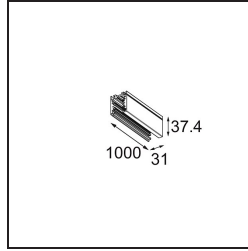

Date _____
Customer _____
Project _____
Type _____

Track 230V Profile Surface 1000 Non-Dim/Trailing Edge/DALI Black Structure

Specifications

Material	13810332
Lamp Included	No
Number of Light Sources	0
Input Voltage	230V
Electrical Class	I
IP Rating	20
Glow wire rating (°C)	960
Dimming Protocol	Non-Dim, Trailing Edge, DALI
Indoor/Outdoor	Indoor
Mounting	Surface
Adjustability	Not Applicable
Primary Colour & Primary Finish	Black, Structure
Gross weight (g)	1334.0