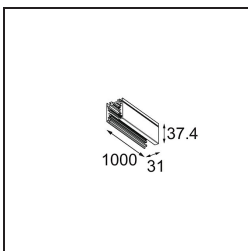

Date \_\_\_\_\_  
Customer \_\_\_\_\_  
Project \_\_\_\_\_  
Type \_\_\_\_\_

*Track 230V Profile Surface 1000 Non-Dim/Trailing Edge/DALI Black Structure*

**Specifications**

Material	13810332
Lamp Included	No
Number of Light Sources	0
Input Voltage	230V
Electrical Class	I
IP Rating	20
Glow wire rating (°C)	960
Dimming Protocol	Non-Dim, Trailing Edge, DALI
Indoor/Outdoor	Indoor
Mounting	Surface
Adjustability	Not Applicable
Primary Colour & Primary Finish	Black, Structure
Gross weight (g)	1334.0

Specifications