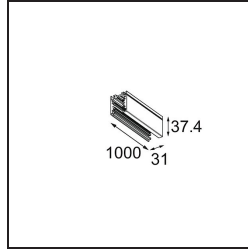

Date _____
Customer _____
Project _____
Type _____

Track 230V Profile Surface 1000 Non-Dim/Trailing Edge/DALI White Structure

Specifications

Material	13810309
Lamp Included	No
Number of Light Sources	0
Input Voltage	230V
Electrical Class	I
IP Rating	20
Glow wire rating (°C)	960
Dimming Protocol	Non-Dim, Trailing Edge, DALI
Indoor/Outdoor	Indoor
Mounting	Surface
Adjustability	Not Applicable
Primary Colour & Primary Finish	White, Structure
Gross weight (g)	1334.0