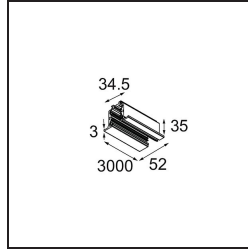

Date
Customer
Project
Type

Track 230V Profile Recessed 3000 Non-Dim/Trailing Edge/DALI Black Structure

Specifications

Material	13810232
Lamp Included	No
Number of Light Sources	0
Input Voltage	230V
Electrical Class	I
IP Rating	20
Glow wire rating (°C)	960
Dimming Protocol	Non-Dim, Trailing Edge, DALI
Indoor/Outdoor	Indoor
Mounting	Recessed
Adjustability	Not Applicable
Primary Colour & Primary Finish	Black, Structure
Gross weight (g)	4622.0