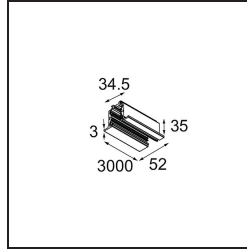

Date _____
Customer _____
Project _____
Type _____

Track 230V Profile Recessed 3000 Non-Dim/Trailing Edge/DALI White Structure

Specifications

Material	13810209
Lamp Included	No
Number of Light Sources	0
Input Voltage	230V
Electrical Class	I
IP Rating	20
Glow wire rating (°C)	960
Dimming Protocol	Non-Dim, Trailing Edge, DALI
Indoor/Outdoor	Indoor
Mounting	Recessed
Adjustability	Not Applicable
Primary Colour & Primary Finish	White, Structure
Gross weight (g)	4622.0