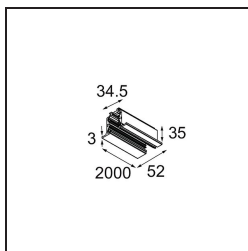

Date
Customer
Project
Type

*Track 230V Profile Recessed 2000 Non-Dim/Trailing Edge/DALI Black Structure*

**Specifications**

Material	13810132
Lamp Included	No
Number of Light Sources	0
Input Voltage	230V
Electrical Class	I
IP Rating	20
Glow wire rating (°C)	960
Dimming Protocol	Non-Dim, Trailing Edge, DALI
Indoor/Outdoor	Indoor
Mounting	Recessed
Adjustability	Not Applicable
Primary Colour & Primary Finish	Black, Structure
Gross weight (g)	3094.0

Specifications