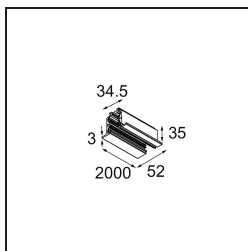

Date
Customer
Project
Type

Track 230V Profile Recessed 2000 Non-Dim/Trailing Edge/DALI Black Structure

Specifications

Material	13810132
Lamp Included	No
Number of Light Sources	0
Input Voltage	230V
Electrical Class	I
IP Rating	20
Glow wire rating (°C)	960
Dimming Protocol	Non-Dim, Trailing Edge, DALI
Indoor/Outdoor	Indoor
Mounting	Recessed
Adjustability	Not Applicable
Primary Colour & Primary Finish	Black, Structure
Gross weight (g)	3094.0

Specifications