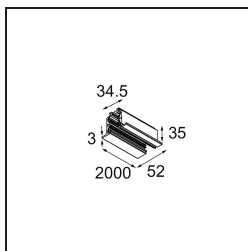

Date
Customer
Project
Type

Track 230V Profile Recessed 2000 Non-Dim/Trailing Edge/DALI White Structure

Specifications

Material	13810109
Lamp Included	No
Number of Light Sources	0
Input Voltage	230V
Electrical Class	I
IP Rating	20
Glow wire rating (°C)	960
Dimming Protocol	Non-Dim, Trailing Edge, DALI
Indoor/Outdoor	Indoor
Mounting	Recessed
Adjustability	Not Applicable
Primary Colour & Primary Finish	White, Structure
Gross weight (g)	3094.0

Specifications