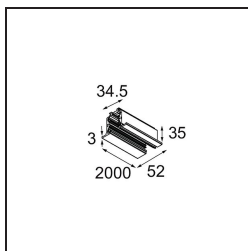

Date

Customer

Project

Type

*Track 230V Profile Recessed 2000 Non-Dim/Trailing Edge/DALI White Structure*

**Specifications**

Material	13810109
Lamp Included	No
Number of Light Sources	0
Input Voltage	230V
Electrical Class	I
IP Rating	20
Glow wire rating (°C)	960
Dimming Protocol	Non-Dim, Trailing Edge, DALI
Indoor/Outdoor	Indoor
Mounting	Recessed
Adjustability	Not Applicable
Primary Colour & Primary Finish	White, Structure
Gross weight (g)	3094.0