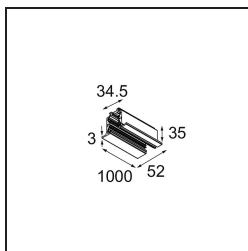

Date
Customer
Project
Type

*Track 230V Profile Recessed 1000 Non-Dim/Trailing Edge/DALI Black Structure*

**Specifications**

Material	13810032
Lamp Included	No
Number of Light Sources	0
Input Voltage	230V
Electrical Class	I
IP Rating	20
Glow wire rating (°C)	960
Dimming Protocol	Non-Dim, Trailing Edge, DALI
Indoor/Outdoor	Indoor
Mounting	Recessed
Adjustability	Not Applicable
Primary Colour & Primary Finish	Black, Structure
Gross weight (g)	1574.0

Specifications