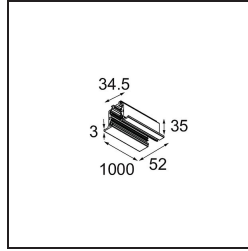

Date _____
Customer _____
Project _____
Type _____

Track 230V Profile Recessed 1000 Non-Dim/Trailing Edge/DALI Black Structure

Specifications

Material	13810032
Lamp Included	No
Number of Light Sources	0
Input Voltage	230V
Electrical Class	I
IP Rating	20
Glow wire rating (°C)	960
Dimming Protocol	Non-Dim, Trailing Edge, DALI
Indoor/Outdoor	Indoor
Mounting	Recessed
Adjustability	Not Applicable
Primary Colour & Primary Finish	Black, Structure
Gross weight (g)	1574.0