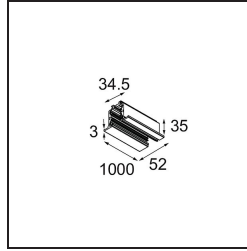

Date _____
Customer _____
Project _____
Type _____

Track 230V Profile Recessed 1000 Non-Dim/Trailing Edge/DALI White Structure

Specifications

Material	13810009
Lamp Included	No
Number of Light Sources	0
Input Voltage	230V
Electrical Class	I
IP Rating	20
Glow wire rating (°C)	960
Dimming Protocol	Non-Dim, Trailing Edge, DALI
Indoor/Outdoor	Indoor
Mounting	Recessed
Adjustability	Not Applicable
Primary Colour & Primary Finish	White, Structure
Gross weight (g)	1574.0