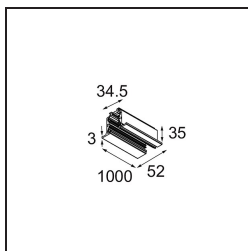

Date
Customer
Project
Type

Track 230V Profile Recessed 1000 Non-Dim/Trailing Edge/DALI White Structure

Specifications

Material	13810009
Lamp Included	No
Number of Light Sources	0
Input Voltage	230V
Electrical Class	I
IP Rating	20
Glow wire rating (°C)	960
Dimming Protocol	Non-Dim, Trailing Edge, DALI
Indoor/Outdoor	Indoor
Mounting	Recessed
Adjustability	Not Applicable
Primary Colour & Primary Finish	White, Structure
Gross weight (g)	1574.0

Specifications