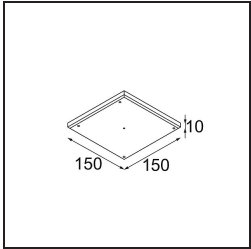

Specifications

Material	13780132
Light Source Type	LED
LED Type	BRIDGELUX V8G8
LED technology	LED COB
CRI	Min. 90
Colour Temperature	3000K
Lifetime	L80B20 @50,000 Hours
Lamp Included	Yes
Number of Light Sources	1
CIE flux code	100 100 100 100 84
Binning (SDCM)	2
Light Direction	Down
Optic	Collimator
Measured beam angle (°)	23.0
Input Voltage	Constant Current Driver Required
Electrical Class	III
IP Rating	55
Glow wire rating (°C)	960
Indoor/Outdoor	Indoor
Application	Ceiling, Wall
Mounting	Recessed
Cut-out size (mm)	ø68
Mounting depth (mm)	110.0
Distance to Lighted Object (m)	0,1
Primary Colour & Primary Finish	Black, Structure
Gross weight (g)	190.0
Drive current (mA)	350 500
Min. forward voltage (Vf)	13,2 13,7
Max. forward voltage (Vf)	15,0 15,4
Connected load (W)	5,0 7,2
Delivered lumens (lm)	562 763
Efficacy (lm/W)	112 106
Glare rating	8 9
Remark	<ul style="list-style-type: none"> This product comes in different standard and full customisation options. Click on the buttons above to discover them all or ask for a quote.

TM30 & CRI diagram

Light distribution & beam diagram

Diagrams

Installation Accessories

11624030 Installation Housing 140x250x100x210

12292630 Gypsum Fibreboard 150x150

Choose a required accessory