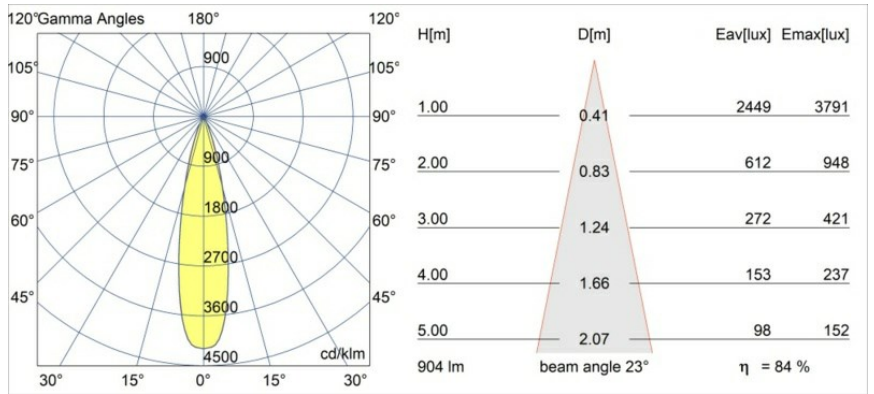

Light distribution & beam diagram