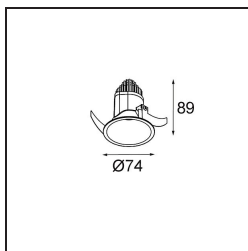

Date
Customer
Project
Type

Modest Recessed 74 1x IP55 LED 3000K Medium DE Black Structure

An easy-to-install and accessible downlight that does not settle for anything less than high quality. Modest is a classic, recessed luminaire with a surprising rainbow of diversity. Enjoy its absolute simplicity and all the new styles it will bring.

Specifications

Material	13780132
Light Source Type	LED
LED Type	BRIDGELUX V8G8
LED technology	LED COB
CRI	Min. 90
Colour Temperature	3000K
Lifetime	L80B20 @50,000 Hours
Lamp Included	Yes
Number of Light Sources	1
CIE flux code	100 100 100 100 84
Binning (SDCM)	2
Light Direction	Down
Optic	Collimator
Measured beam angle (°)	23.0
Input Voltage	Constant Current Driver Required
Electrical Class	III
IP Rating	55
Glow wire rating (°C)	960
Indoor/Outdoor	Indoor
Application	Ceiling, Wall
Mounting	Recessed
Cut-out size (mm)	ø68
Mounting depth (mm)	110.0
Distance to Lighted Object (m)	0,1
Primary Colour & Primary Finish	Black, Structure
Gross weight (g)	190.0
Drive current (mA)	350 500
Min. forward voltage (Vf)	13,2 13,7
Max. forward voltage (Vf)	15,0 15,4
Connected load (W)	5,0 7,2
Delivered lumens (lm)	562 763
Efficacy (lm/W)	112 106
Glare rating	8 9
Remark	<ul style="list-style-type: none"> This product comes in different standard and full customisation options. Click on the buttons above to discover them all or ask for a quote.