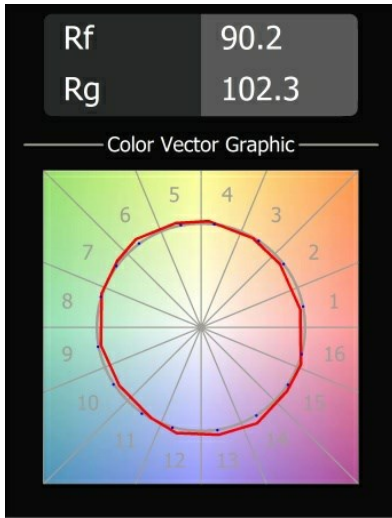

TM30 & CRI diagram