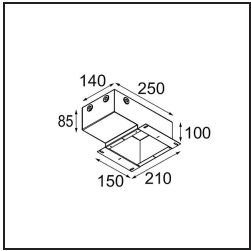

Specifications

Material	13780132
Light Source Type	LED
LED Type	BRIDGELUX V8G8
LED technology	LED COB
CRI	Min. 90
Colour Temperature	3000K
Lifetime	L80B20 @50,000 Hours
Lamp Included	Yes
Number of Light Sources	1
CIE flux code	100 100 100 100 84
Binning (SDCM)	2
Light Direction	Down
Optic	Collimator
Measured beam angle (°)	23.0
Input Voltage	Constant Current Driver Required
Electrical Class	III
IP Rating	55
Glow wire rating (°C)	960
Indoor/Outdoor	Indoor
Application	Ceiling, Wall
Mounting	Recessed
Cut-out size (mm)	ø68
Mounting depth (mm)	110.0
Distance to Lighted Object (m)	0,1
Primary Colour & Primary Finish	Black, Structure
Gross weight (g)	190.0
Drive current (mA)	350 500
Min. forward voltage (Vf)	13,2 13,7
Max. forward voltage (Vf)	15,0 15,4
Connected load (W)	5,0 7,2
Delivered lumens (lm)	562 763
Efficacy (lm/W)	112 106
Glare rating	8 9
Remark	<ul style="list-style-type: none"> This product comes in different standard and full customisation options. Click on the buttons above to discover them all or ask for a quote.

TM30 & CRI diagram

Light distribution & beam diagram

Diagrams

Installation Accessories

11624030 Installation Housing 140x250x100x210

12292630 Gypsum Fibreboard 150x150

Choose a required accessory