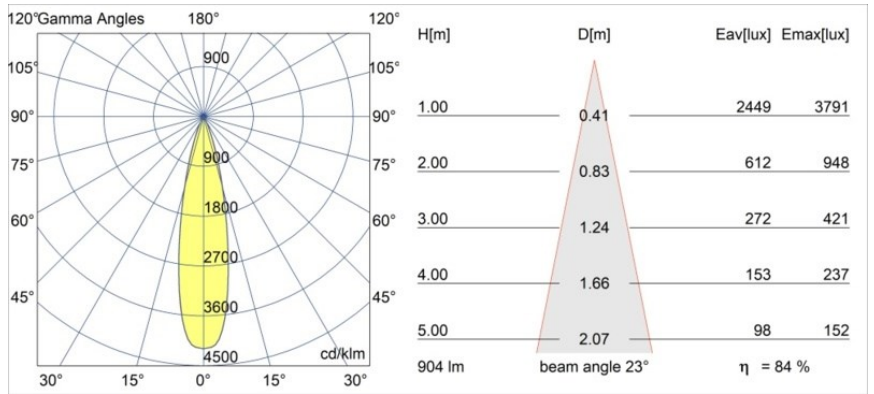

Light distribution & beam diagram