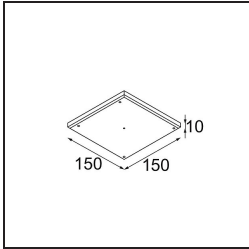

Specifications

Material	13780132
Light Source Type	LED
LED Type	BRIDGELUX V8G8
LED technology	LED COB
CRI	Min. 90
Colour Temperature	3000K
Lifetime	L80B20 @50,000 Hours
Lamp Included	Yes
Number of Light Sources	1
CIE flux code	100 100 100 100 84
Binning (SDCM)	2
Light Direction	Down
Optic	Collimator
Measured beam angle (°)	23.0
Input Voltage	Constant Current Driver Required
Electrical Class	III
IP Rating	55
Glow wire rating (°C)	960
Indoor/Outdoor	Indoor
Application	Ceiling, Wall
Mounting	Recessed
Cut-out size (mm)	ø68
Mounting depth (mm)	110.0
Distance to Lighted Object (m)	0,1
Primary Colour & Primary Finish	Black, Structure
Gross weight (g)	190.0
Drive current (mA)	350 500
Min. forward voltage (Vf)	13,2 13,7
Max. forward voltage (Vf)	15,0 15,4
Connected load (W)	5,0 7,2
Delivered lumens (lm)	562 763
Efficacy (lm/W)	112 106
Glare rating	8 9
Remark	<ul style="list-style-type: none"> This product comes in different standard and full customisation options. Click on the buttons above to discover them all or ask for a quote.

TM30 & CRI diagram

Light distribution & beam diagram

Diagrams

Installation Accessories

11624030 Installation Housing 140x250x100x210

12292630 Gypsum Fibreboard 150x150

Choose a required accessory