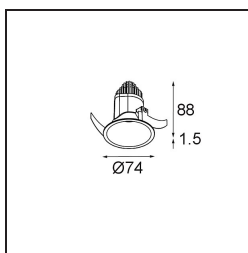

| |
|----------|
| Date |
| Customer |
| Project |
| Type |

Modest Recessed 74 (Leaf Springs) 1x IP55 LED 3000K Medium DE Black Structure

Specifications

| | |
|---------------------------------|----------------------------------|
| Material | 13780132 |
| Light Source Type | LED |
| LED Type | BRIDGELUX V8G8 |
| LED technology | LED COB |
| CRI | Min. 90 |
| Colour Temperature | 3000K |
| Lifetime | L90B10 @50,000 Hours |
| Lamp Included | Yes |
| Number of Light Sources | 1 |
| CIE flux code | 100 100 100 100 84 |
| Binning (SDCM) | 2 |
| Light Direction | Down |
| Optic | Collimator |
| Measured beam angle (°) | 23.0 |
| Input Voltage | Constant Current Driver Required |
| Electrical Class | III |
| IP Rating | 55 |
| Glow wire rating (°C) | 960 |
| Indoor/Outdoor | Indoor |
| Application | Ceiling, Wall |
| Mounting | Recessed |
| Cut-out size (mm) | ø68 |
| Mounting depth (mm) | 110.0 |
| Distance to Lighted Object (m) | 0,1 |
| Primary Colour & Primary Finish | Black, Structure |
| Gross weight (g) | 190.0 |
| Drive current (mA) | 350 500 |
| Min. forward voltage (Vf) | 13,2 13,7 |
| Max. forward voltage (Vf) | 15,0 15,4 |
| Connected load (W) | 5,0 7,2 |
| Luminous flux per lamp (lm) | 562 763 |
| Efficacy (lm/W) | 112 106 |
| Glare rating | 8 9 |

Remark

- This product comes in different Direct Custom options. Discover them all on the Modest Recessed web page or ask for a quote.
-

TM30 & CRI diagram

Light distribution & beam diagram

Diagrams

Installation Accessories