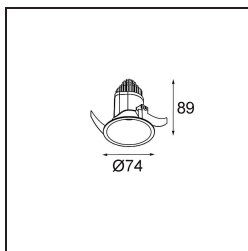

Date
Customer
Project
Type

Modest Recessed 74 1x IP55 LED 3000K Medium DE Black Structure

An easy-to-install and accessible downlight that does not settle for anything less than high quality. Modest is a classic, recessed luminaire with a surprising rainbow of diversity. Enjoy its absolute simplicity and all the new styles it will bring.

Specifications

Material	13780132
Light Source Type	LED
LED Type	BRIDGELUX V8G8
LED technology	LED COB
CRI	Min. 90
Colour Temperature	3000K
Lifetime	L90B10 @50,000 Hours
Lamp Included	Yes
Number of Light Sources	1
CIE flux code	100 100 100 100 84
Binning (SDCM)	2
Light Direction	Down
Optic	Collimator
Measured beam angle (°)	23.0
Input Voltage	Constant Current Driver Required
Electrical Class	III
IP Rating	55
Glow wire rating (°C)	960
Indoor/Outdoor	Indoor
Application	Ceiling, Wall
Mounting	Recessed
Cut-out size (mm)	ø68
Mounting depth (mm)	110.0
Distance to Lighted Object (m)	0,1
Primary Colour & Primary Finish	Black, Structure
Gross weight (g)	190.0
Drive current (mA)	350 500
Min. forward voltage (Vf)	13,2 13,7
Max. forward voltage (Vf)	15,0 15,4
Connected load (W)	5,0 7,2
Delivered lumens (lm)	562 763
Efficacy (lm/W)	112 106
Glare rating	8 9
Remark	<ul style="list-style-type: none"> This product comes in different standard and full customisation options. Discover them all on the Modest Recessed web page or ask for a quote.