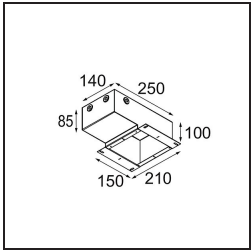

Specifications

Material	13780132
Light Source Type	LED
LED Type	BRIDGELUX V8G8
LED technology	LED COB
CRI	Min. 90
Colour Temperature	3000K
Lifetime	L90B10 @50,000 Hours
Lamp Included	Yes
Number of Light Sources	1
CIE flux code	100 100 100 100 84
Binning (SDCM)	2
Light Direction	Down
Optic	Collimator
Measured beam angle (°)	23.0
Input Voltage	Constant Current Driver Required
Electrical Class	III
IP Rating	55
Glow wire rating (°C)	960
Indoor/Outdoor	Indoor
Application	Ceiling, Wall
Mounting	Recessed
Cut-out size (mm)	ø68
Mounting depth (mm)	110.0
Distance to Lighted Object (m)	0,1
Primary Colour & Primary Finish	Black, Structure
Gross weight (g)	190.0
Drive current (mA)	350 500
Min. forward voltage (Vf)	13,2 13,7
Max. forward voltage (Vf)	15,0 15,4
Connected load (W)	5,0 7,2
Delivered lumens (lm)	562 763
Efficacy (lm/W)	112 106
Glare rating	8 9
Remark	<ul style="list-style-type: none"> This product comes in different standard and full customisation options. Discover them all on the Modest Recessed web page or ask for a quote.

TM30 & CRI diagram

Light distribution & beam diagram

Diagrams

Installation Accessories

11624030 Installation Housing 140x250x100x210

12292630 Gypsum Fibreboard 150x150

Choose a required accessory