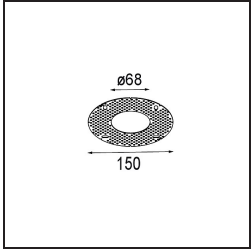

Date
Customer
Project
Type

*Modest Recessed 74 1x IP55 LED 3000K Medium DE Black Structure*

**Specifications**

Material	13780132
Light Source Type	LED
LED Type	BRIDGELUX V8G8
LED technology	LED COB
CRI	Min. 90
Colour Temperature	3000K
Lifetime	L90B10 @50,000 Hours
Lamp Included	Yes
Number of Light Sources	1
CIE flux code	100 100 100 100 84
Binning (SDCM)	2
Light Direction	Down
Optic	Collimator
Measured beam angle (°)	23.0
Input Voltage	Constant Current Driver Required
Electrical Class	III
IP Rating	55
Glow wire rating (°C)	960
Indoor/Outdoor	Indoor
Application	Ceiling, Wall
Mounting	Recessed
Cut-out size (mm)	ø68
Mounting depth (mm)	110.0
Distance to Lighted Object (m)	0,1
Primary Colour & Primary Finish	Black, Structure
Gross weight (g)	190.0
Drive current (mA)	350      500
Min. forward voltage (Vf)	13,2      13,7
Max. forward voltage (Vf)	15,0      15,4
Connected load (W)	5,0      7,2
Luminous flux per lamp (lm)	562      763
Efficacy (lm/W)	112      106
Glare rating	8      9

---

Remark

- This product comes in different Direct Custom options. Discover them all on the Modest Recessed web page or ask for a quote.
-

**TM30 & CRI diagram**

**Light distribution & beam diagram**

**Installation Accessories**