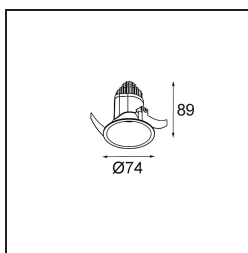

Date
Customer
Project
Type

*Modest Recessed 74 1x IP55 LED 3000K Medium DE Black Structure*

**Specifications**

Material	13780132
Light Source Type	LED
LED Type	BRIDGELUX V8G8
LED technology	LED COB
CRI	Min. 90
Colour Temperature	3000K
Lifetime	L90B10 @50,000 Hours
Lamp Included	Yes
Number of Light Sources	1
CIE flux code	100 100 100 100 84
Binning (SDCM)	2
Light Direction	Down
Optic	Collimator
Measured beam angle (°)	23.0
Input Voltage	Constant Current Driver Required
Electrical Class	III
IP Rating	55
Glow wire rating (°C)	960
Indoor/Outdoor	Indoor
Application	Ceiling, Wall
Mounting	Recessed
Cut-out size (mm)	ø68
Mounting depth (mm)	110.0
Distance to Lighted Object (m)	0,1
Primary Colour & Primary Finish	Black, Structure
Gross weight (g)	190.0
Drive current (mA)	350      500
Min. forward voltage (Vf)	13,2      13,7
Max. forward voltage (Vf)	15,0      15,4
Connected load (W)	5,0      7,2
Luminous flux per lamp (lm)	562      763
Efficacy (lm/W)	112      106
Glare rating	8      9