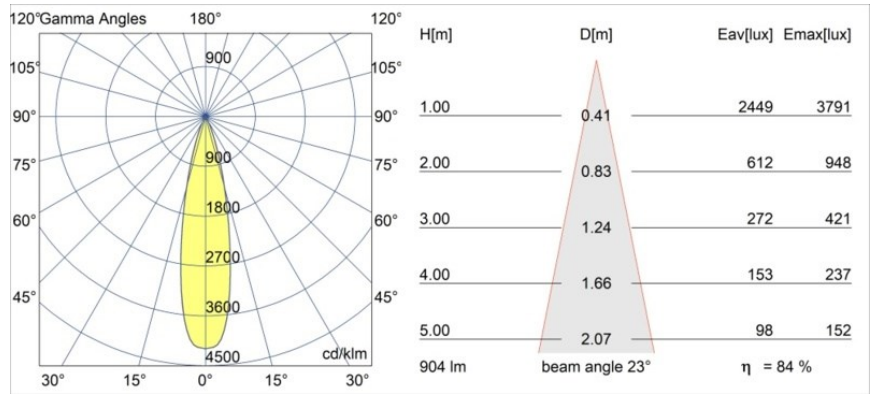

Light distribution & beam diagram