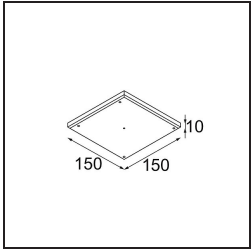

Specifications

Material	13780132
Light Source Type	LED
LED Type	BRIDGELUX V8G8
LED technology	LED COB
CRI	Min. 90
Colour Temperature	3000K
Lifetime	L90B10 @50,000 Hours
Lamp Included	Yes
Number of Light Sources	1
CIE flux code	100 100 100 100 84
Binning (SDCM)	2
Light Direction	Down
Optic	Collimator
Measured beam angle (°)	23.0
Input Voltage	Constant Current Driver Required
Electrical Class	III
IP Rating	55
Glow wire rating (°C)	960
Indoor/Outdoor	Indoor
Application	Ceiling, Wall
Mounting	Recessed
Cut-out size (mm)	ø68
Mounting depth (mm)	110.0
Distance to Lighted Object (m)	0,1
Primary Colour & Primary Finish	Black, Structure
Gross weight (g)	190.0
Drive current (mA)	350 500
Min. forward voltage (Vf)	13,2 13,7
Max. forward voltage (Vf)	15,0 15,4
Connected load (W)	5,0 7,2
Delivered lumens (lm)	562 763
Efficacy (lm/W)	112 106
Glare rating	8 9
Remark	<ul style="list-style-type: none"> This product comes in different standard and full customisation options. Discover them all on the Modest Recessed web page or ask for a quote.

TM30 & CRI diagram

Light distribution & beam diagram

Diagrams

Installation Accessories

11624030 Installation Housing 140x250x100x210

12292630 Gypsum Fibreboard 150x150

Choose a required accessory