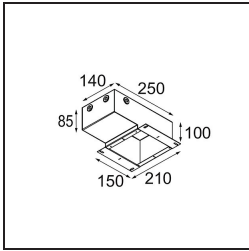

Specifications

Material	13780132
Light Source Type	LED
LED Type	BRIDGELUX V8G8
LED technology	LED COB
CRI	Min. 90
Colour Temperature	3000K
Lifetime	L80B20 @50,000 Hours
Lamp Included	Yes
Number of Light Sources	1
CIE flux code	100 100 100 100 84
Binning (SDCM)	2
Light Direction	Down
Optic	Collimator
Measured beam angle (°)	23.0
Input Voltage	Constant Current Driver Required
Electrical Class	III
IP Rating	55
Glow wire rating (°C)	960
Indoor/Outdoor	Indoor
Application	Ceiling, Wall
Mounting	Recessed
Cut-out size (mm)	ø68
Mounting depth (mm)	110.0
Distance to Lighted Object (m)	0,1
Primary Colour & Primary Finish	Black, Structure
Gross weight (g)	190.0
Drive current (mA)	350 500
Min. forward voltage (Vf)	13,2 13,7
Max. forward voltage (Vf)	15,0 15,4
Connected load (W)	5,0 7,2
Delivered lumens (lm)	562 763
Efficacy (lm/W)	112 106
Glare rating	8 9
Remark	<ul style="list-style-type: none"> This product comes in different standard and full customisation options. Click on the buttons above to discover them all or ask for a quote.

TM30 & CRI diagram

Light distribution & beam diagram

Diagrams

Installation Accessories

11624030 Installation Housing 140x250x100x210

12292630 Gypsum Fibreboard 150x150

Choose a required accessory