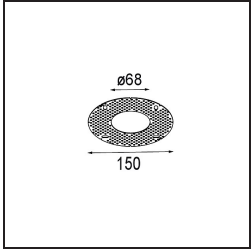

| |
|----------|
| Date |
| Customer |
| Project |
| Type |

Modest Recessed 74 (Leaf Springs) 1x IP55 LED 3000K Medium DE Black Structure

Specifications

| | |
|---------------------------------|----------------------------------|
| Material | 13780132 |
| Light Source Type | LED |
| LED Type | BRIDGELUX V8G8 |
| LED technology | LED COB |
| CRI | Min. 90 |
| Colour Temperature | 3000K |
| Lifetime | L90B10 @50,000 Hours |
| Lamp Included | Yes |
| Number of Light Sources | 1 |
| CIE flux code | 100 100 100 100 84 |
| Binning (SDCM) | 2 |
| Light Direction | Down |
| Optic | Collimator |
| Measured beam angle (°) | 23.0 |
| Input Voltage | Constant Current Driver Required |
| Electrical Class | III |
| IP Rating | 55 |
| Glow wire rating (°C) | 960 |
| Indoor/Outdoor | Indoor |
| Application | Ceiling, Wall |
| Mounting | Recessed |
| Cut-out size (mm) | ø68 |
| Mounting depth (mm) | 110.0 |
| Distance to Lighted Object (m) | 0,1 |
| Primary Colour & Primary Finish | Black, Structure |
| Gross weight (g) | 190.0 |
| Drive current (mA) | 350 500 |
| Min. forward voltage (Vf) | 13,2 13,7 |
| Max. forward voltage (Vf) | 15,0 15,4 |
| Connected load (W) | 5,0 7,2 |
| Luminous flux per lamp (lm) | 562 763 |
| Efficacy (lm/W) | 112 106 |
| Glare rating | 8 9 |

Remark

- This product comes in different Direct Custom options. Discover them all on the Modest Recessed web page or ask for a quote.
-

TM30 & CRI diagram

Light distribution & beam diagram

Diagrams

Installation Accessories