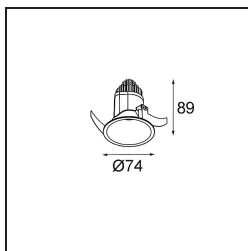

Date
Customer
Project
Type

Modest Recessed 74 1x IP55 LED 3000K Medium DE White Structure

Specifications

Material	13780109
Light Source Type	LED
LED Type	BRIDGELUX V8G8
LED technology	LED COB
CRI	Min. 90
Colour Temperature	3000K
Lifetime	L80B20 @50,000 Hours
Lamp Included	Yes
Number of Light Sources	1
CIE flux code	98 99 100 100 85
Binning (SDCM)	2
Light Direction	Down
Optic	Collimator
Measured beam angle (°)	23.0
Input Voltage	Constant Current Driver Required
Electrical Class	III
IP Rating	55
Glow wire rating (°C)	960
Indoor/Outdoor	Indoor
Application	Ceiling, Wall
Mounting	Recessed
Cut-out size (mm)	ø68
Mounting depth (mm)	110.0
Distance to Lighted Object (m)	0,1
Primary Colour & Primary Finish	White, Structure
Gross weight (g)	190.0
Drive current (mA)	350 500
Min. forward voltage (Vf)	13,2 13,7
Max. forward voltage (Vf)	15,0 15,4
Connected load (W)	5,0 7,2
Delivered lumens (lm)	565 767
Efficacy (lm/W)	113 107
Glare rating	13 14
Remark	<ul style="list-style-type: none"> This product comes in different standard and full customisation options. Click on the buttons above to discover them all or ask for a quote.