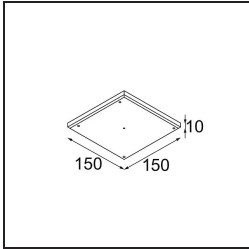

Date
Customer
Project
Type

Modest Recessed 74 1x IP55 LED 3000K Medium DE White Structure

Specifications

Material	13780109
Light Source Type	LED
LED Type	BRIDGELUX V8G8
LED technology	LED COB
CRI	Min. 90
Colour Temperature	3000K
Lifetime	L80B20 @50,000 Hours
Lamp Included	Yes
Number of Light Sources	1
CIE flux code	98 99 100 100 85
Binning (SDCM)	2
Light Direction	Down
Optic	Collimator
Measured beam angle (°)	23.0
Input Voltage	Constant Current Driver Required
Electrical Class	III
IP Rating	55
Glow wire rating (°C)	960
Indoor/Outdoor	Indoor
Application	Ceiling, Wall
Mounting	Recessed
Cut-out size (mm)	ø68
Mounting depth (mm)	110.0
Distance to Lighted Object (m)	0,1
Primary Colour & Primary Finish	White, Structure
Gross weight (g)	190.0
Drive current (mA)	350 500
Min. forward voltage (Vf)	13,2 13,7
Max. forward voltage (Vf)	15,0 15,4
Connected load (W)	5,0 7,2
Delivered lumens (lm)	565 767
Efficacy (lm/W)	113 107
Glare rating	13 14
Remark	<ul style="list-style-type: none"> This product comes in different standard and full customisation options. Click on the buttons above to discover them all or ask for a quote.

TM30 & CRI diagram

Light distribution & beam diagram

Installation Accessories

11624030 Installation Housing 140x250x100x210

12292630 Gypsum Fibreboard 150x150

Choose a required accessory