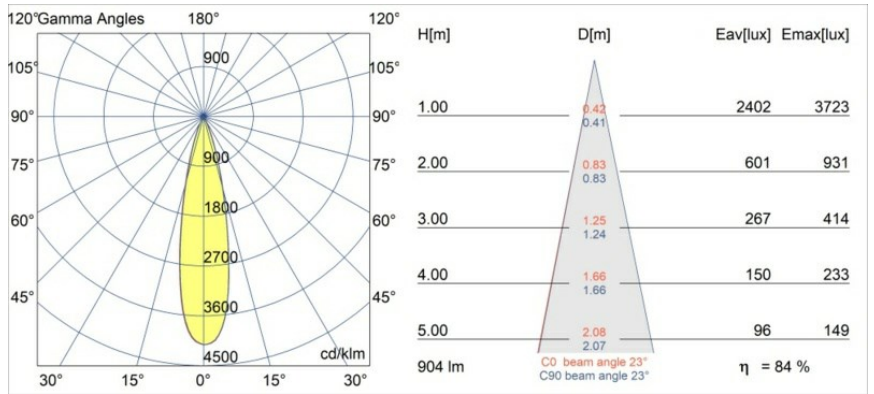

Light distribution & beam diagram