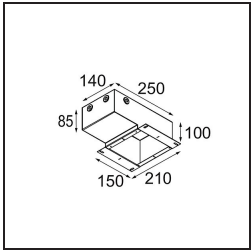

Specifications

Material	13780109
Light Source Type	LED
LED Type	BRIDGELUX V8G8
LED technology	LED COB
CRI	Min. 90
Colour Temperature	3000K
Lifetime	L80B20 @50,000 Hours
Lamp Included	Yes
Number of Light Sources	1
CIE flux code	98 99 100 100 85
Binning (SDCM)	2
Light Direction	Down
Optic	Collimator
Measured beam angle (°)	23.0
Input Voltage	Constant Current Driver Required
Electrical Class	III
IP Rating	55
Glow wire rating (°C)	960
Indoor/Outdoor	Indoor
Application	Ceiling, Wall
Mounting	Recessed
Cut-out size (mm)	ø68
Mounting depth (mm)	110.0
Distance to Lighted Object (m)	0,1
Primary Colour & Primary Finish	White, Structure
Gross weight (g)	190.0
Drive current (mA)	350 500
Min. forward voltage (Vf)	13,2 13,7
Max. forward voltage (Vf)	15,0 15,4
Connected load (W)	5,0 7,2
Delivered lumens (lm)	565 767
Efficacy (lm/W)	113 107
Glare rating	13 14
Remark	<ul style="list-style-type: none"> This product comes in different standard and full customisation options. Click on the buttons above to discover them all or ask for a quote.

TM30 & CRI diagram

Light distribution & beam diagram

Installation Accessories

11624030 Installation Housing 140x250x100x210

12292630 Gypsum Fibreboard 150x150

Choose a required accessory