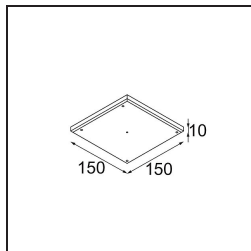

Specifications

Material	13780109
Light Source Type	LED
LED Type	BRIDGELUX V8G8
LED technology	LED COB
CRI	Min. 90
Colour Temperature	3000K
Lifetime	L90B10 @50,000 Hours
Lamp Included	Yes
Number of Light Sources	1
CIE flux code	98 99 100 100 85
Binning (SDCM)	2
Light Direction	Down
Optic	Collimator
Measured beam angle (°)	23.0
Input Voltage	Constant Current Driver Required
Electrical Class	III
IP Rating	55
Glow wire rating (°C)	960
Indoor/Outdoor	Indoor
Application	Ceiling, Wall
Mounting	Recessed
Cut-out size (mm)	ø68
Mounting depth (mm)	110.0
Distance to Lighted Object (m)	0,1
Primary Colour & Primary Finish	White, Structure
Gross weight (g)	190.0
Drive current (mA)	350 500
Min. forward voltage (Vf)	13,2 13,7
Max. forward voltage (Vf)	15,0 15,4
Connected load (W)	5,0 7,2
Delivered lumens (lm)	565 767
Efficacy (lm/W)	113 107
Glare rating	13 14
Remark	<ul style="list-style-type: none"> This product comes in different standard and full customisation options. Discover them all on the Modest Recessed web page or ask for a quote.

TM30 & CRI diagram

Light distribution & beam diagram

Installation Accessories

11624030 Installation Housing 140x250x100x210

12292630 Gypsum Fibreboard 150x150

Choose a required accessory