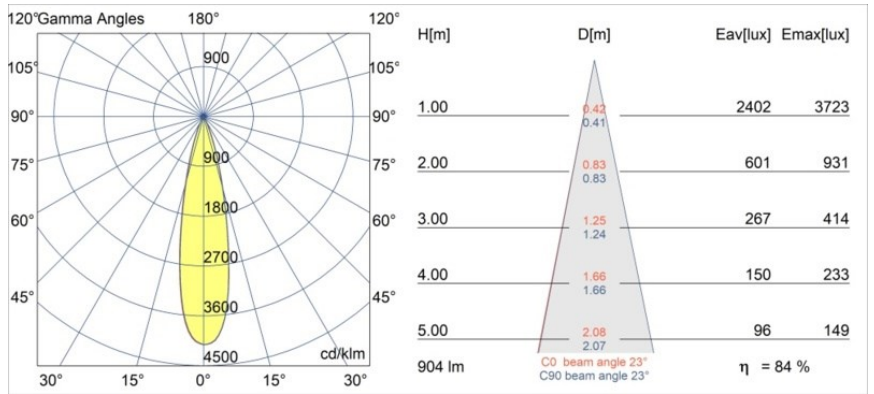

Light distribution & beam diagram