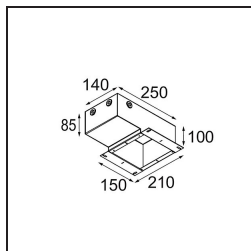

Installation Accessories

11624030 Installation Housing 140x250x100x210