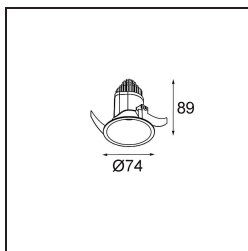

Date
Customer
Project
Type

Modest Recessed 74 1x IP55 LED 3000K Medium DE White Structure

An easy-to-install and accessible downlight that does not settle for anything less than high quality. Modest is a classic, recessed luminaire with a surprising rainbow of diversity. Enjoy its absolute simplicity and all the new styles it will bring.

Specifications

Material	13780109
Light Source Type	LED
LED Type	BRIDGELUX V8G8
LED technology	LED COB
CRI	Min. 90
Colour Temperature	3000K
Lifetime	L80B20 @50,000 Hours
Lamp Included	Yes
Number of Light Sources	1
CIE flux code	98 99 100 100 85
Binning (SDCM)	2
Light Direction	Down
Optic	Collimator
Measured beam angle (°)	23.0
Input Voltage	Constant Current Driver Required
Electrical Class	III
IP Rating	55
Glow wire rating (°C)	960
Indoor/Outdoor	Indoor
Application	Ceiling, Wall
Mounting	Recessed
Cut-out size (mm)	ø68
Mounting depth (mm)	110.0
Distance to Lighted Object (m)	0,1
Primary Colour & Primary Finish	White, Structure
Gross weight (g)	190.0
Drive current (mA)	350 500
Min. forward voltage (Vf)	13,2 13,7
Max. forward voltage (Vf)	15,0 15,4
Connected load (W)	5,0 7,2
Delivered lumens (lm)	565 767
Efficacy (lm/W)	113 107
Glare rating	13 14
Remark	<ul style="list-style-type: none"> This product comes in different standard and full customisation options. Click on the buttons above to discover them all or ask for a quote.