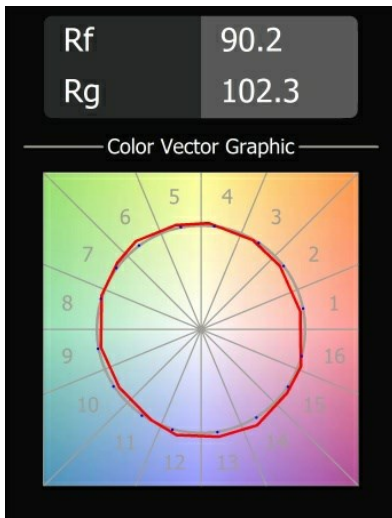

TM30 & CRI diagram