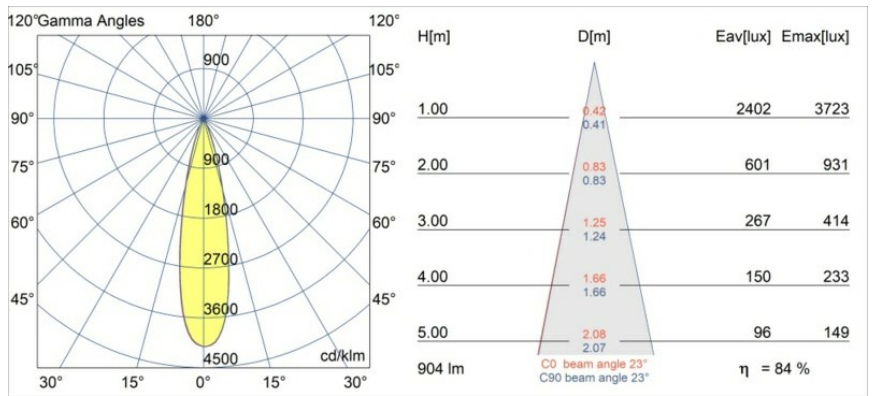

Light distribution & beam diagram