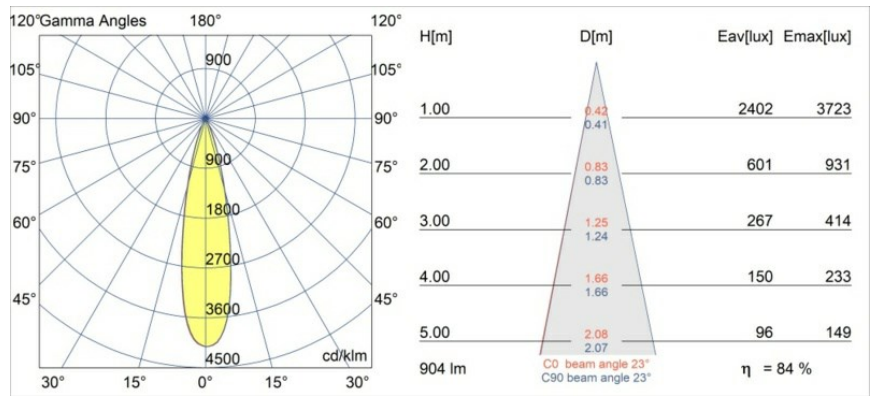

Light distribution & beam diagram