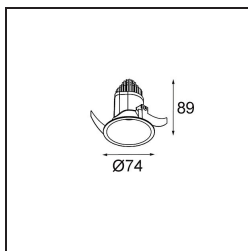

Date
Customer
Project
Type

Modest Recessed 74 1x IP55 LED 3000K Medium DE White Structure

An easy-to-install and accessible downlight that does not settle for anything less than high quality. Modest is a classic, recessed luminaire with a surprising rainbow of diversity. Enjoy its absolute simplicity and all the new styles it will bring.

Specifications

Material	13780109
Light Source Type	LED
LED Type	BRIDGELUX V8G8
LED technology	LED COB
CRI	Min. 90
Colour Temperature	3000K
Lifetime	L90B10 @50,000 Hours
Lamp Included	Yes
Number of Light Sources	1
CIE flux code	98 99 100 100 85
Binning (SDCM)	2
Light Direction	Down
Optic	Collimator
Measured beam angle (°)	23.0
Input Voltage	Constant Current Driver Required
Electrical Class	III
IP Rating	55
Glow wire rating (°C)	960
Indoor/Outdoor	Indoor
Application	Ceiling, Wall
Mounting	Recessed
Cut-out size (mm)	ø68
Mounting depth (mm)	110.0
Distance to Lighted Object (m)	0,1
Primary Colour & Primary Finish	White, Structure
Gross weight (g)	190.0
Drive current (mA)	350 500
Min. forward voltage (Vf)	13,2 13,7
Max. forward voltage (Vf)	15,0 15,4
Connected load (W)	5,0 7,2
Delivered lumens (lm)	565 767
Efficacy (lm/W)	113 107
Glare rating	13 14
Remark	<ul style="list-style-type: none"> This product comes in different standard and full customisation options. Discover them all on the Modest Recessed web page or ask for a quote.