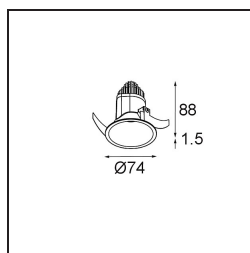

Date
Customer
Project
Type

*Modest Recessed 74 (Leaf Springs) 1x IP55 LED 3000K Medium DE White Structure*

**Specifications**

Material	13780109
Light Source Type	LED
LED Type	BRIDGELUX V8G8
LED technology	LED COB
CRI	Min. 90
Colour Temperature	3000K
Lifetime	L90B10 @50,000 Hours
Lamp Included	Yes
Number of Light Sources	1
CIE flux code	98 99 100 100 85
Binning (SDCM)	2
Light Direction	Down
Optic	Collimator
Measured beam angle (°)	23.0
Input Voltage	Constant Current Driver Required
Electrical Class	III
IP Rating	55
Glow wire rating (°C)	960
Indoor/Outdoor	Indoor
Application	Ceiling, Wall
Mounting	Recessed
Cut-out size (mm)	ø68
Mounting depth (mm)	110.0
Distance to Lighted Object (m)	0,1
Primary Colour & Primary Finish	White, Structure
Gross weight (g)	190.0
Drive current (mA)	350      500
Min. forward voltage (Vf)	13.2      13.7
Max. forward voltage (Vf)	15.0      15.4
Connected load (W)	5.0      7.2
Luminous flux per lamp (lm)	565      767
Efficacy (lm/W)	113      107
Glare rating	13      14