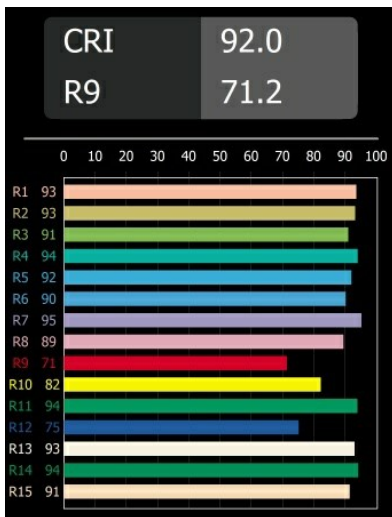

TM30 & CRI diagram