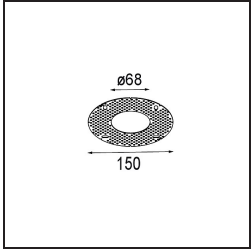

Date
Customer
Project
Type

*Modest Recessed 74 (Leaf Springs) 1x IP55 LED 3000K Medium DE White Structure*

**Specifications**

Material	13780109
Light Source Type	LED
LED Type	BRIDGELUX V8G8
LED technology	LED COB
CRI	Min. 90
Colour Temperature	3000K
Lifetime	L90B10 @50,000 Hours
Lamp Included	Yes
Number of Light Sources	1
CIE flux code	98 99 100 100 85
Binning (SDCM)	2
Light Direction	Down
Optic	Collimator
Measured beam angle (°)	23.0
Input Voltage	Constant Current Driver Required
Electrical Class	III
IP Rating	55
Glow wire rating (°C)	960
Indoor/Outdoor	Indoor
Application	Ceiling, Wall
Mounting	Recessed
Cut-out size (mm)	ø68
Mounting depth (mm)	110.0
Distance to Lighted Object (m)	0,1
Primary Colour & Primary Finish	White, Structure
Gross weight (g)	190.0
Drive current (mA)	350      500
Min. forward voltage (Vf)	13.2      13.7
Max. forward voltage (Vf)	15.0      15.4
Connected load (W)	5.0      7.2
Luminous flux per lamp (lm)	565      767
Efficacy (lm/W)	113      107
Glare rating	13      14

---

Remark

- This product comes in different Direct Custom options. Discover them all on the Modest Recessed web page or ask for a quote.
-

**TM30 & CRI diagram**

**Light distribution & beam diagram**

**Installation Accessories**