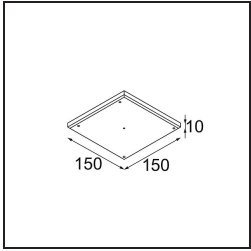

Specifications

Material	13780109
Light Source Type	LED
LED Type	BRIDGELUX V8G8
LED technology	LED COB
CRI	Min. 90
Colour Temperature	3000K
Lifetime	L80B20 @50,000 Hours
Lamp Included	Yes
Number of Light Sources	1
CIE flux code	98 99 100 100 85
Binning (SDCM)	2
Light Direction	Down
Optic	Collimator
Measured beam angle (°)	23.0
Input Voltage	Constant Current Driver Required
Electrical Class	III
IP Rating	55
Glow wire rating (°C)	960
Indoor/Outdoor	Indoor
Application	Ceiling, Wall
Mounting	Recessed
Cut-out size (mm)	ø68
Mounting depth (mm)	110.0
Distance to Lighted Object (m)	0,1
Primary Colour & Primary Finish	White, Structure
Gross weight (g)	190.0
Drive current (mA)	350 500
Min. forward voltage (Vf)	13,2 13,7
Max. forward voltage (Vf)	15,0 15,4
Connected load (W)	5,0 7,2
Delivered lumens (lm)	565 767
Efficacy (lm/W)	113 107
Glare rating	13 14
Remark	<ul style="list-style-type: none"> This product comes in different standard and full customisation options. Click on the buttons above to discover them all or ask for a quote.

TM30 & CRI diagram

Light distribution & beam diagram

Installation Accessories

11624030 Installation Housing 140x250x100x210

12292630 Gypsum Fibreboard 150x150

Choose a required accessory