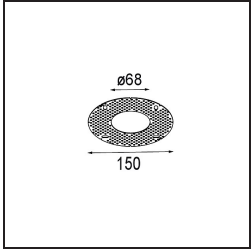

Date
Customer
Project
Type

*Modest Recessed 74 1x IP55 LED 2700K Medium DE Black Structure*

**Specifications**

Material	13780032
Light Source Type	LED
LED Type	BRIDGELUX V8G8
LED technology	LED COB
CRI	Min. 90
Colour Temperature	2700K
Lifetime	L90B10 @50,000 Hours
Lamp Included	Yes
Number of Light Sources	1
CIE flux code	100 100 100 100 84
Binning (SDCM)	2
Light Direction	Down
Optic	Collimator
Measured beam angle (°)	23.0
Input Voltage	Constant Current Driver Required
Electrical Class	III
IP Rating	55
Glow wire rating (°C)	960
Indoor/Outdoor	Indoor
Application	Ceiling, Wall
Mounting	Recessed
Cut-out size (mm)	ø68
Mounting depth (mm)	110.0
Distance to Lighted Object (m)	0,1
Primary Colour & Primary Finish	Black, Structure
Gross weight (g)	190.0
Drive current (mA)	350      500
Min. forward voltage (Vf)	13.2      13.7
Max. forward voltage (Vf)	15.0      15.4
Connected load (W)	5.0      7.2
Luminous flux per lamp (lm)	542      735
Efficacy (lm/W)	108      102
Glare rating	8      9

---

Remark

- This product comes in different Direct Custom options. Discover them all on the Modest Recessed web page or ask for a quote.
-

**TM30 & CRI diagram**

**Light distribution & beam diagram**

**Installation Accessories**