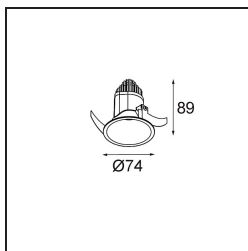

Date
Customer
Project
Type

*Modest Recessed 74 1x IP55 LED 2700K Medium DE Black Structure*

**Specifications**

Material	13780032
Light Source Type	LED
LED Type	BRIDGELUX V8G8
LED technology	LED COB
CRI	Min. 90
Colour Temperature	2700K
Lifetime	L90B10 @50,000 Hours
Lamp Included	Yes
Number of Light Sources	1
CIE flux code	100 100 100 100 84
Binning (SDCM)	2
Light Direction	Down
Optic	Collimator
Measured beam angle (°)	23.0
Input Voltage	Constant Current Driver Required
Electrical Class	III
IP Rating	55
Glow wire rating (°C)	960
Indoor/Outdoor	Indoor
Application	Ceiling, Wall
Mounting	Recessed
Cut-out size (mm)	ø68
Mounting depth (mm)	110.0
Distance to Lighted Object (m)	0,1
Primary Colour & Primary Finish	Black, Structure
Gross weight (g)	190.0
Drive current (mA)	350      500
Min. forward voltage (Vf)	13.2      13.7
Max. forward voltage (Vf)	15.0      15.4
Connected load (W)	5.0      7.2
Luminous flux per lamp (lm)	542      735
Efficacy (lm/W)	108      102
Glare rating	8      9