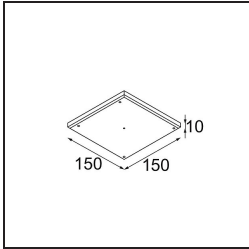

Specifications

Material	13780032
Light Source Type	LED
LED Type	BRIDGELUX V8G8
LED technology	LED COB
CRI	Min. 90
Colour Temperature	2700K
Lifetime	L80B20 @50,000 Hours
Lamp Included	Yes
Number of Light Sources	1
CIE flux code	100 100 100 100 84
Binning (SDCM)	2
Light Direction	Down
Optic	Collimator
Measured beam angle (°)	23.0
Input Voltage	Constant Current Driver Required
Electrical Class	III
IP Rating	55
Glow wire rating (°C)	960
Indoor/Outdoor	Indoor
Application	Ceiling, Wall
Mounting	Recessed
Cut-out size (mm)	ø68
Mounting depth (mm)	110.0
Distance to Lighted Object (m)	0,1
Primary Colour & Primary Finish	Black, Structure
Gross weight (g)	190.0
Drive current (mA)	350 500
Min. forward voltage (Vf)	13,2 13,7
Max. forward voltage (Vf)	15,0 15,4
Connected load (W)	5,0 7,2
Delivered lumens (lm)	542 735
Efficacy (lm/W)	108 102
Glare rating	8 9
Remark	<ul style="list-style-type: none"> This product comes in different standard and full customisation options. Click on the buttons above to discover them all or ask for a quote.

TM30 & CRI diagram

Light distribution & beam diagram

Diagrams

Installation Accessories

11624030 Installation Housing 140x250x100x210

12292630 Gypsum Fibreboard 150x150

Choose a required accessory