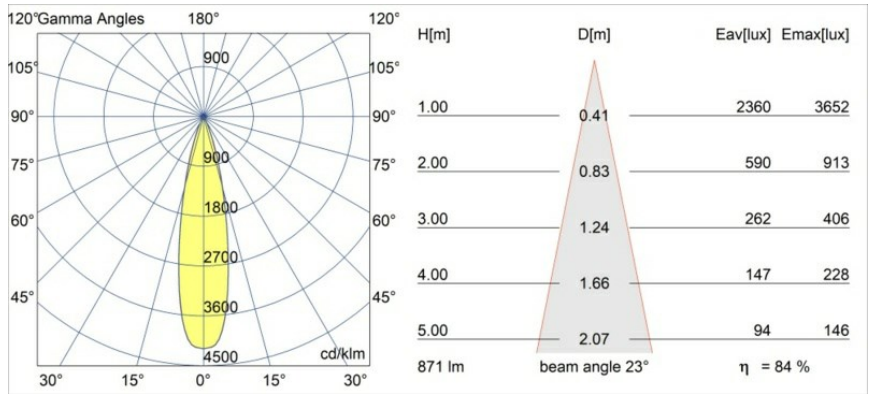

Light distribution & beam diagram