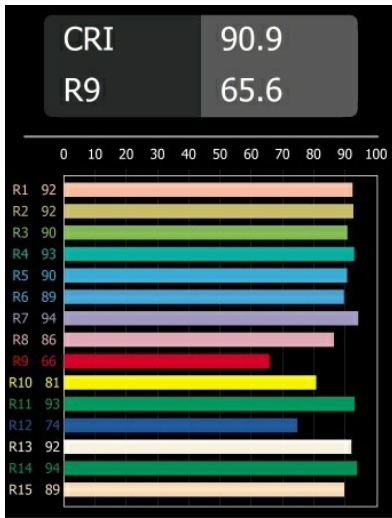

TM30 & CRI diagram