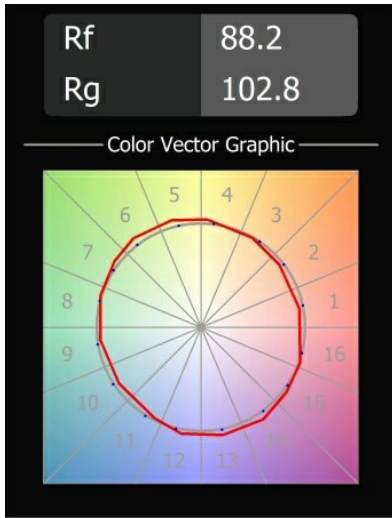

TM30 & CRI diagram