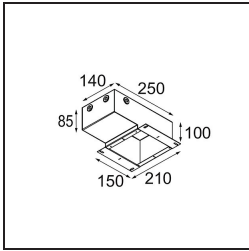

Specifications

Material	13780032
Light Source Type	LED
LED Type	BRIDGELUX V8G8
LED technology	LED COB
CRI	Min. 90
Colour Temperature	2700K
Lifetime	L80B20 @50,000 Hours
Lamp Included	Yes
Number of Light Sources	1
CIE flux code	100 100 100 100 84
Binning (SDCM)	2
Light Direction	Down
Optic	Collimator
Measured beam angle (°)	23.0
Input Voltage	Constant Current Driver Required
Electrical Class	III
IP Rating	55
Glow wire rating (°C)	960
Indoor/Outdoor	Indoor
Application	Ceiling, Wall
Mounting	Recessed
Cut-out size (mm)	ø68
Mounting depth (mm)	110.0
Distance to Lighted Object (m)	0,1
Primary Colour & Primary Finish	Black, Structure
Gross weight (g)	190.0
Drive current (mA)	350 500
Min. forward voltage (Vf)	13,2 13,7
Max. forward voltage (Vf)	15,0 15,4
Connected load (W)	5,0 7,2
Delivered lumens (lm)	542 735
Efficacy (lm/W)	108 102
Glare rating	8 9
Remark	<ul style="list-style-type: none"> This product comes in different standard and full customisation options. Click on the buttons above to discover them all or ask for a quote.

TM30 & CRI diagram

Light distribution & beam diagram

Diagrams

Installation Accessories

11624030 Installation Housing 140x250x100x210

12292630 Gypsum Fibreboard 150x150

Choose a required accessory