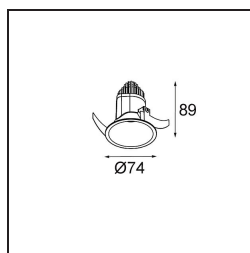

Date
Customer
Project
Type

Modest Recessed 74 1x IP55 LED 2700K Medium DE Black Structure

An easy-to-install and accessible downlight that does not settle for anything less than high quality. Modest is a classic, recessed luminaire with a surprising rainbow of diversity. Enjoy its absolute simplicity and all the new styles it will bring.

Specifications

Material	13780032
Light Source Type	LED
LED Type	BRIDGELUX V8G8
LED technology	LED COB
CRI	Min. 90
Colour Temperature	2700K
Lifetime	L80B20 @50,000 Hours
Lamp Included	Yes
Number of Light Sources	1
CIE flux code	100 100 100 100 84
Binning (SDCM)	2
Light Direction	Down
Optic	Collimator
Measured beam angle (°)	23.0
Input Voltage	Constant Current Driver Required
Electrical Class	III
IP Rating	55
Glow wire rating (°C)	960
Indoor/Outdoor	Indoor
Application	Ceiling, Wall
Mounting	Recessed
Cut-out size (mm)	ø68
Mounting depth (mm)	110.0
Distance to Lighted Object (m)	0,1
Primary Colour & Primary Finish	Black, Structure
Gross weight (g)	190.0
Drive current (mA)	350 500
Min. forward voltage (Vf)	13,2 13,7
Max. forward voltage (Vf)	15,0 15,4
Connected load (W)	5,0 7,2
Delivered lumens (lm)	542 735
Efficacy (lm/W)	108 102
Glare rating	8 9
Remark	<ul style="list-style-type: none"> This product comes in different standard and full customisation options. Click on the buttons above to discover them all or ask for a quote.