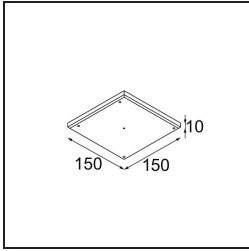

Specifications

Material	13780032
Light Source Type	LED
LED Type	BRIDGELUX V8G8
LED technology	LED COB
CRI	Min. 90
Colour Temperature	2700K
Lifetime	L80B20 @50,000 Hours
Lamp Included	Yes
Number of Light Sources	1
CIE flux code	100 100 100 100 84
Binning (SDCM)	2
Light Direction	Down
Optic	Collimator
Measured beam angle (°)	23.0
Input Voltage	Constant Current Driver Required
Electrical Class	III
IP Rating	55
Glow wire rating (°C)	960
Indoor/Outdoor	Indoor
Application	Ceiling, Wall
Mounting	Recessed
Cut-out size (mm)	ø68
Mounting depth (mm)	110.0
Distance to Lighted Object (m)	0,1
Primary Colour & Primary Finish	Black, Structure
Gross weight (g)	190.0
Drive current (mA)	350 500
Min. forward voltage (Vf)	13,2 13,7
Max. forward voltage (Vf)	15,0 15,4
Connected load (W)	5,0 7,2
Delivered lumens (lm)	542 735
Efficacy (lm/W)	108 102
Glare rating	8 9
Remark	<ul style="list-style-type: none"> This product comes in different standard and full customisation options. Click on the buttons above to discover them all or ask for a quote.

TM30 & CRI diagram

Light distribution & beam diagram

Diagrams

Installation Accessories

11624030 Installation Housing 140x250x100x210

12292630 Gypsum Fibreboard 150x150

Choose a required accessory