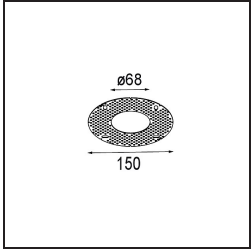

Date
Customer
Project
Type

Modest Recessed 74 (Leaf Springs) 1x IP55 LED 2700K Medium DE Black Structure

Specifications

Material	13780032
Light Source Type	LED
LED Type	BRIDGELUX V8G8
LED technology	LED COB
CRI	Min. 90
Colour Temperature	2700K
Lifetime	L90B10 @50,000 Hours
Lamp Included	Yes
Number of Light Sources	1
CIE flux code	100 100 100 100 84
Binning (SDCM)	2
Light Direction	Down
Optic	Collimator
Measured beam angle (°)	23.0
Input Voltage	Constant Current Driver Required
Electrical Class	III
IP Rating	55
Glow wire rating (°C)	960
Indoor/Outdoor	Indoor
Application	Ceiling, Wall
Mounting	Recessed
Cut-out size (mm)	ø68
Mounting depth (mm)	110.0
Distance to Lighted Object (m)	0,1
Primary Colour & Primary Finish	Black, Structure
Gross weight (g)	190.0
Drive current (mA)	350 500
Min. forward voltage (Vf)	13,2 13,7
Max. forward voltage (Vf)	15,0 15,4
Connected load (W)	5,0 7,2
Luminous flux per lamp (lm)	542 735
Efficacy (lm/W)	108 102
Glare rating	8 9

Remark

- This product comes in different Direct Custom options. Discover them all on the Modest Recessed web page or ask for a quote.
-

TM30 & CRI diagram

Light distribution & beam diagram

Diagrams

Installation Accessories