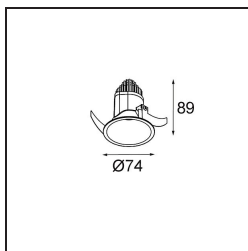

Date
Customer
Project
Type

Modest Recessed 74 1x IP55 LED 2700K Medium DE Black Structure

An easy-to-install and accessible downlight that does not settle for anything less than high quality. Modest is a classic, recessed luminaire with a surprising rainbow of diversity. Enjoy its absolute simplicity and all the new styles it will bring.

Specifications

Material	13780032
Light Source Type	LED
LED Type	BRIDGELUX V8G8
LED technology	LED COB
CRI	Min. 90
Colour Temperature	2700K
Lifetime	L80B20 @50,000 Hours
Lamp Included	Yes
Number of Light Sources	1
CIE flux code	100 100 100 100 84
Binning (SDCM)	2
Light Direction	Down
Optic	Collimator
Measured beam angle (°)	23.0
Input Voltage	Constant Current Driver Required
Electrical Class	III
IP Rating	55
Glow wire rating (°C)	960
Indoor/Outdoor	Indoor
Application	Ceiling, Wall
Mounting	Recessed
Cut-out size (mm)	ø68
Mounting depth (mm)	110.0
Distance to Lighted Object (m)	0,1
Primary Colour & Primary Finish	Black, Structure
Gross weight (g)	190.0
Drive current (mA)	350 500
Min. forward voltage (Vf)	13,2 13,7
Max. forward voltage (Vf)	15,0 15,4
Connected load (W)	5,0 7,2
Delivered lumens (lm)	542 735
Efficacy (lm/W)	108 102
Glare rating	8 9
Remark	<ul style="list-style-type: none"> This product comes in different standard and full customisation options. Click on the buttons above to discover them all or ask for a quote.