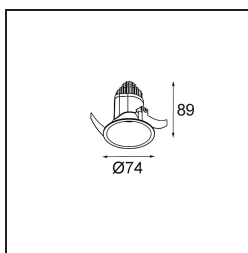

Date
Customer
Project
Type

Modest Recessed 74 1x IP55 LED 2700K Medium DE Black Structure

Specifications

Material	13780032
Light Source Type	LED
LED Type	BRIDGELUX V8G8
LED technology	LED COB
CRI	Min. 90
Colour Temperature	2700K
Lifetime	L90B10 @50,000 Hours
Lamp Included	Yes
Number of Light Sources	1
CIE flux code	100 100 100 100 84
Binning (SDCM)	2
Light Direction	Down
Optic	Collimator
Measured beam angle (°)	23.0
Input Voltage	Constant Current Driver Required
Electrical Class	III
IP Rating	55
Glow wire rating (°C)	960
Indoor/Outdoor	Indoor
Application	Ceiling, Wall
Mounting	Recessed
Cut-out size (mm)	ø68
Mounting depth (mm)	110.0
Distance to Lighted Object (m)	0,1
Primary Colour & Primary Finish	Black, Structure
Gross weight (g)	190.0
Drive current (mA)	350 500
Min. forward voltage (Vf)	13,2 13,7
Max. forward voltage (Vf)	15,0 15,4
Connected load (W)	5,0 7,2
Luminous flux per lamp (lm)	542 735
Efficacy (lm/W)	108 102
Glare rating	8 9

Remark

- This product comes in different Direct Custom options. Discover them all on the Modest Recessed web page or ask for a quote.
-

TM30 & CRI diagram

Light distribution & beam diagram

Installation Accessories