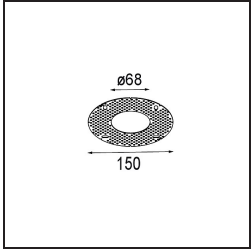

Date
Customer
Project
Type

Modest Recessed 74 1x IP55 LED 2700K Medium DE Black Structure

Specifications

Material	13780032
Light Source Type	LED
LED Type	BRIDGELUX V8G8
LED technology	LED COB
CRI	Min. 90
Colour Temperature	2700K
Lifetime	L90B10 @50,000 Hours
Lamp Included	Yes
Number of Light Sources	1
CIE flux code	100 100 100 100 84
Binning (SDCM)	2
Light Direction	Down
Optic	Collimator
Measured beam angle (°)	23.0
Input Voltage	Constant Current Driver Required
Electrical Class	III
IP Rating	55
Glow wire rating (°C)	960
Indoor/Outdoor	Indoor
Application	Ceiling, Wall
Mounting	Recessed
Cut-out size (mm)	ø68
Mounting depth (mm)	110.0
Distance to Lighted Object (m)	0,1
Primary Colour & Primary Finish	Black, Structure
Gross weight (g)	190.0
Drive current (mA)	350 500
Min. forward voltage (Vf)	13,2 13,7
Max. forward voltage (Vf)	15,0 15,4
Connected load (W)	5,0 7,2
Luminous flux per lamp (lm)	542 735
Efficacy (lm/W)	108 102
Glare rating	8 9

Remark

- This product comes in different Direct Custom options. Discover them all on the Modest Recessed web page or ask for a quote.
-

TM30 & CRI diagram

Light distribution & beam diagram

Installation Accessories