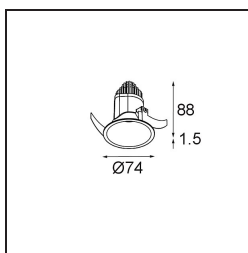

Date
Customer
Project
Type

Modest Recessed 74 (Leaf Springs) 1x IP55 LED 2700K Medium DE Black Structure

Specifications

Material	13780032
Light Source Type	LED
LED Type	BRIDGELUX V8G8
LED technology	LED COB
CRI	Min. 90
Colour Temperature	2700K
Lifetime	L90B10 @50,000 Hours
Lamp Included	Yes
Number of Light Sources	1
CIE flux code	100 100 100 100 84
Binning (SDCM)	2
Light Direction	Down
Optic	Collimator
Measured beam angle (°)	23.0
Input Voltage	Constant Current Driver Required
Electrical Class	III
IP Rating	55
Glow wire rating (°C)	960
Indoor/Outdoor	Indoor
Application	Ceiling, Wall
Mounting	Recessed
Cut-out size (mm)	ø68
Mounting depth (mm)	110.0
Distance to Lighted Object (m)	0,1
Primary Colour & Primary Finish	Black, Structure
Gross weight (g)	190.0
Drive current (mA)	350 500
Min. forward voltage (Vf)	13,2 13,7
Max. forward voltage (Vf)	15,0 15,4
Connected load (W)	5,0 7,2
Luminous flux per lamp (lm)	542 735
Efficacy (lm/W)	108 102
Glare rating	8 9

Remark

- This product comes in different Direct Custom options. Discover them all on the Modest Recessed web page or ask for a quote.
-

TM30 & CRI diagram

Light distribution & beam diagram

Diagrams

Installation Accessories