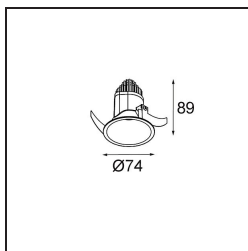

Date
Customer
Project
Type

Modest Recessed 74 1x IP55 LED 2700K Medium DE Black Structure

An easy-to-install and accessible downlight that does not settle for anything less than high quality. Modest is a classic, recessed luminaire with a surprising rainbow of diversity. Enjoy its absolute simplicity and all the new styles it will bring.

Specifications

Material	13780032
Light Source Type	LED
LED Type	BRIDGELUX V8G8
LED technology	LED COB
CRI	Min. 90
Colour Temperature	2700K
Lifetime	L90B10 @50,000 Hours
Lamp Included	Yes
Number of Light Sources	1
CIE flux code	100 100 100 100 84
Binning (SDCM)	2
Light Direction	Down
Optic	Collimator
Measured beam angle (°)	23.0
Input Voltage	Constant Current Driver Required
Electrical Class	III
IP Rating	55
Glow wire rating (°C)	960
Indoor/Outdoor	Indoor
Application	Ceiling, Wall
Mounting	Recessed
Cut-out size (mm)	ø68
Mounting depth (mm)	110.0
Distance to Lighted Object (m)	0,1
Primary Colour & Primary Finish	Black, Structure
Gross weight (g)	190.0
Drive current (mA)	350 500
Min. forward voltage (Vf)	13,2 13,7
Max. forward voltage (Vf)	15,0 15,4
Connected load (W)	5,0 7,2
Delivered lumens (lm)	542 735
Efficacy (lm/W)	108 102
Glare rating	8 9
Remark	<ul style="list-style-type: none"> This product comes in different standard and full customisation options. Discover them all on the Modest Recessed web page or ask for a quote.