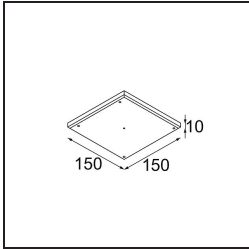

Specifications

Material	13780032
Light Source Type	LED
LED Type	BRIDGELUX V8G8
LED technology	LED COB
CRI	Min. 90
Colour Temperature	2700K
Lifetime	L90B10 @50,000 Hours
Lamp Included	Yes
Number of Light Sources	1
CIE flux code	100 100 100 100 84
Binning (SDCM)	2
Light Direction	Down
Optic	Collimator
Measured beam angle (°)	23.0
Input Voltage	Constant Current Driver Required
Electrical Class	III
IP Rating	55
Glow wire rating (°C)	960
Indoor/Outdoor	Indoor
Application	Ceiling, Wall
Mounting	Recessed
Cut-out size (mm)	ø68
Mounting depth (mm)	110.0
Distance to Lighted Object (m)	0,1
Primary Colour & Primary Finish	Black, Structure
Gross weight (g)	190.0
Drive current (mA)	350 500
Min. forward voltage (Vf)	13,2 13,7
Max. forward voltage (Vf)	15,0 15,4
Connected load (W)	5,0 7,2
Delivered lumens (lm)	542 735
Efficacy (lm/W)	108 102
Glare rating	8 9
Remark	<ul style="list-style-type: none"> This product comes in different standard and full customisation options. Discover them all on the Modest Recessed web page or ask for a quote.

TM30 & CRI diagram

Light distribution & beam diagram

Installation Accessories

11624030 Installation Housing 140x250x100x210

12292630 Gypsum Fibreboard 150x150

Choose a required accessory