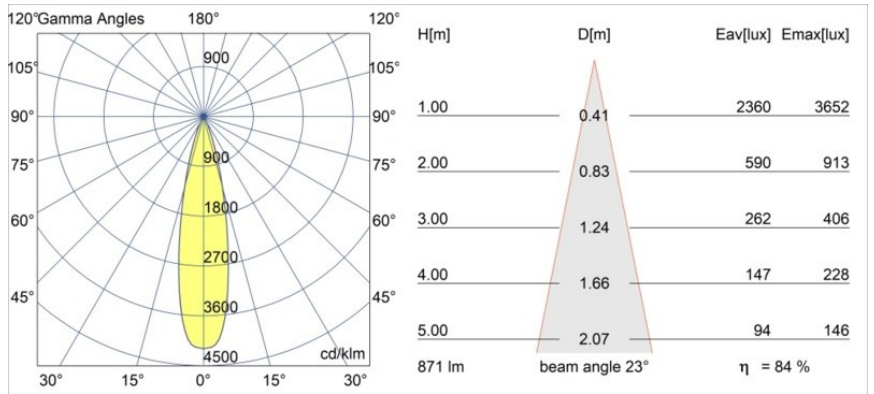

Light distribution & beam diagram