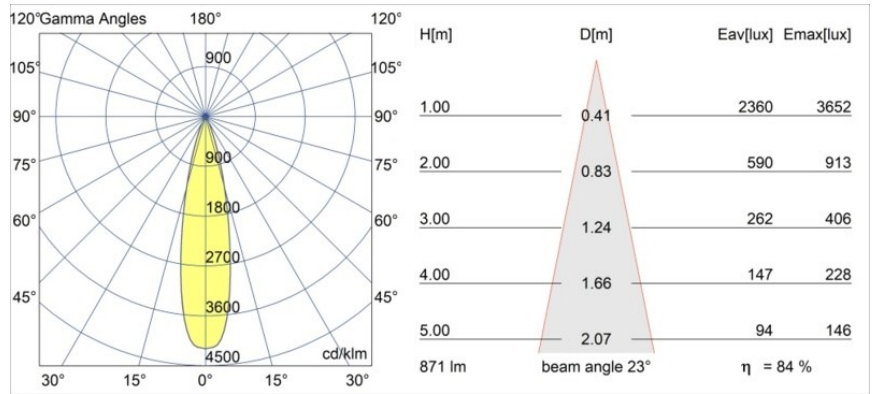

Light distribution & beam diagram