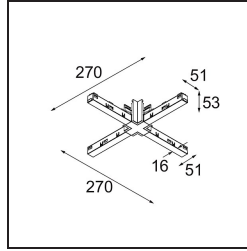

Date
Customer
Project
Type

*Track 48V High Connection X Electrical/Mechanical Black Structure*

**Specifications**

Material	13455132
Lamp Included	No
Number of Light Sources	0
Input Voltage	48Vdc
Electrical Class	III
IP Rating	20
Glow wire rating (°C)	960
Indoor/Outdoor	Indoor
Adjustability	Not Applicable
Primary Colour & Primary Finish	Black, Structure
Gross weight (g)	180.0