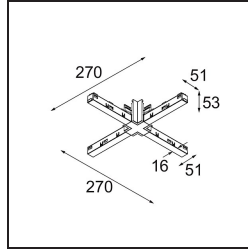

Date _____
Customer _____
Project _____
Type _____

Track 48V High Connection X Electrical/Mechanical White Structure

Specifications

Material	13455109
Lamp Included	No
Number of Light Sources	0
Input Voltage	48Vdc
Electrical Class	III
IP Rating	20
Glow wire rating (°C)	960
Indoor/Outdoor	Indoor
Adjustability	Not Applicable
Primary Colour & Primary Finish	White, Structure
Gross weight (g)	180.0