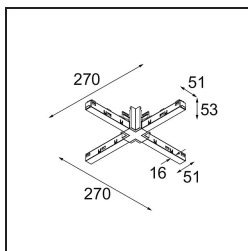

---

*Track 48V High Connection X Electrical/Mechanical White Structure*

**Specifications**

Material	13455109
Lamp Included	No
Number of Light Sources	0
Input Voltage	48Vdc
Electrical Class	III
IP Rating	20
Glow wire rating (°C)	960
Indoor/Outdoor	Indoor
Adjustability	Not Applicable
Primary Colour & Primary Finish	White, Structure
Gross weight (g)	180.0