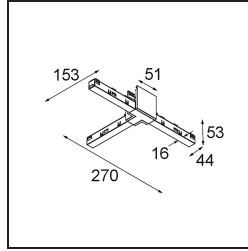

Date _____
Customer _____
Project _____
Type _____

Track 48V High Connection T Electrical/Mechanical Right White Structure

Specifications

Material	13455009
Lamp Included	No
Number of Light Sources	0
Input Voltage	48Vdc
Electrical Class	III
IP Rating	20
Glow wire rating (°C)	960
Indoor/Outdoor	Indoor
Adjustability	Not Applicable
Primary Colour & Primary Finish	White, Structure
Gross weight (g)	145.0