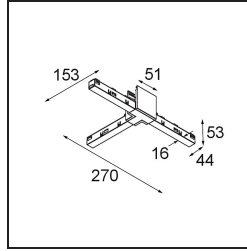

Date _____
Customer _____
Project _____
Type _____

Track 48V High Connection T Electrical/Mechanical Right White Structure

Specifications

Material	13455009
Lamp Included	No
Number of Light Sources	0
Input Voltage	48Vdc
Electrical Class	III
IP Rating	20
Glow wire rating (°C)	960
Indoor/Outdoor	Indoor
Adjustability	Not Applicable
Primary Colour & Primary Finish	White, Structure
Gross weight (g)	145.0