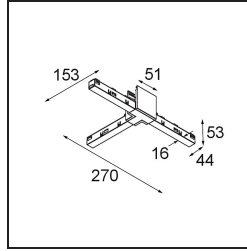

Date
Customer
Project
Type

Track 48V High Connection T Electrical/Mechanical Left Black Structure

Specifications

Material	13454932
Lamp Included	No
Number of Light Sources	0
Input Voltage	48Vdc
Electrical Class	III
IP Rating	20
Glow wire rating (°C)	960
Indoor/Outdoor	Indoor
Adjustability	Not Applicable
Primary Colour & Primary Finish	Black, Structure
Gross weight (g)	145.0

Specifications