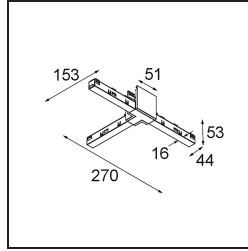

Date
Customer
Project
Type

Track 48V High Connection T Electrical/Mechanical Left Black Structure

Specifications

Material	13454932
Lamp Included	No
Number of Light Sources	0
Input Voltage	48Vdc
Electrical Class	III
IP Rating	20
Glow wire rating (°C)	960
Indoor/Outdoor	Indoor
Adjustability	Not Applicable
Primary Colour & Primary Finish	Black, Structure
Gross weight (g)	145.0

Specifications