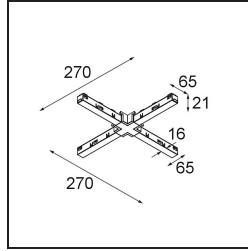

Date _____
Customer _____
Project _____
Type _____

Track 48V Connection X Electrical/Mechanical (For Surface Mounting) White Structure

Specifications

Material	13454809
Lamp Included	No
Number of Light Sources	0
Input Voltage	48Vdc
Electrical Class	III
IP Rating	20
Glow wire rating (°C)	960
Indoor/Outdoor	Indoor
Adjustability	Not Applicable
Primary Colour & Primary Finish	White, Structure
Gross weight (g)	132.0