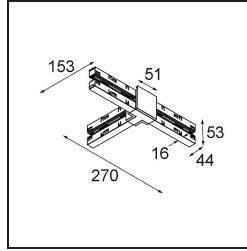

Date
Customer
Project
Type

Track 48V High Connection T Up/Down Electrical/Mechanical Right Black Structure

Specifications

Material	13454732
Lamp Included	No
Number of Light Sources	0
Light Direction	Up/Down
Input Voltage	48Vdc
Electrical Class	III
IP Rating	20
Glow wire rating (°C)	960
Indoor/Outdoor	Indoor
Adjustability	Not Applicable
Primary Colour & Primary Finish	Black, Structure
Gross weight (g)	240.0