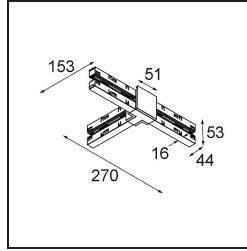

Date
Customer
Project
Type

*Track 48V High Connection T Up/Down Electrical/Mechanical Right Black Structure*

**Specifications**

Material	13454732
Lamp Included	No
Number of Light Sources	0
Light Direction	Up/Down
Input Voltage	48Vdc
Electrical Class	III
IP Rating	20
Glow wire rating (°C)	960
Indoor/Outdoor	Indoor
Adjustability	Not Applicable
Primary Colour & Primary Finish	Black, Structure
Gross weight (g)	240.0