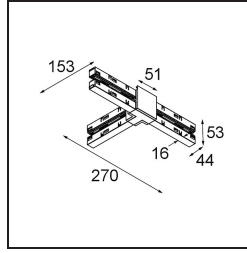

Date _____
Customer _____
Project _____
Type _____

Track 48V High Connection T Up/Down Electrical/Mechanical Right White Structure

Specifications

Material	13454709
Lamp Included	No
Number of Light Sources	0
Light Direction	Up/Down
Input Voltage	48Vdc
Electrical Class	III
IP Rating	20
Glow wire rating (°C)	960
Indoor/Outdoor	Indoor
Adjustability	Not Applicable
Primary Colour & Primary Finish	White, Structure
Gross weight (g)	240.0