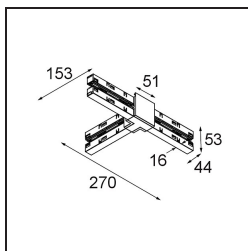

Date
Customer
Project
Type

Track 48V High Connection T Up/Down Electrical/Mechanical Left White Structure

Specifications

Material	13454609
Lamp Included	No
Number of Light Sources	0
Light Direction	Up/Down
Input Voltage	48Vdc
Electrical Class	III
IP Rating	20
Glow wire rating (°C)	960
Indoor/Outdoor	Indoor
Adjustability	Not Applicable
Primary Colour & Primary Finish	White, Structure
Gross weight (g)	240.0