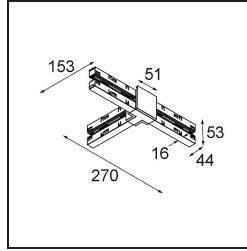

Date _____
Customer _____
Project _____
Type _____

Track 48V High Connection T Up/Down Electrical/Mechanical Left White Structure

Specifications

Material	13454609
Lamp Included	No
Number of Light Sources	0
Light Direction	Up/Down
Input Voltage	48Vdc
Electrical Class	III
IP Rating	20
Glow wire rating (°C)	960
Indoor/Outdoor	Indoor
Adjustability	Not Applicable
Primary Colour & Primary Finish	White, Structure
Gross weight (g)	240.0