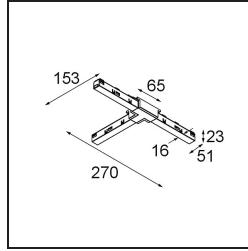

Date _____
Customer _____
Project _____
Type _____

Track 48V Connection T Electrical/Mechanical (For Suspended Mounting) Right White Structure

Specifications

Material	13454509
Lamp Included	No
Number of Light Sources	0
Input Voltage	48Vdc
Electrical Class	III
IP Rating	20
Glow wire rating (°C)	960
Indoor/Outdoor	Indoor
Adjustability	Not Applicable
Primary Colour & Primary Finish	White, Structure
Gross weight (g)	132.0