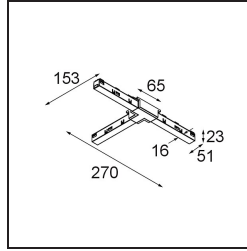

Date _____
Customer _____
Project _____
Type _____

Track 48V Connection T Electrical/Mechanical (For Suspended Mounting) Left White Structure

Specifications

Material	13454409
Lamp Included	No
Number of Light Sources	0
Input Voltage	48Vdc
Electrical Class	III
IP Rating	20
Glow wire rating (°C)	960
Indoor/Outdoor	Indoor
Adjustability	Not Applicable
Primary Colour & Primary Finish	White, Structure
Gross weight (g)	132.0