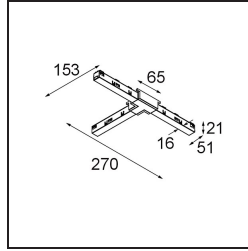

Date
Customer
Project
Type

Track 48V Connection T Electrical/Mechanical (For Surface Mounting) Right Black Structure

Specifications

Material	13454332
Lamp Included	No
Number of Light Sources	0
Input Voltage	48Vdc
Electrical Class	III
IP Rating	20
Glow wire rating (°C)	960
Indoor/Outdoor	Indoor
Adjustability	Not Applicable
Primary Colour & Primary Finish	Black, Structure
Gross weight (g)	120.0