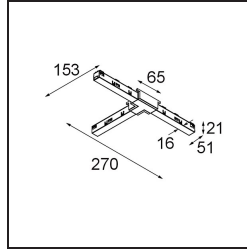

Date _____
Customer _____
Project _____
Type _____

Track 48V Connection T Electrical/Mechanical (For Surface Mounting) Right White Structure

Specifications

Material	13454309
Lamp Included	No
Number of Light Sources	0
Input Voltage	48Vdc
Electrical Class	III
IP Rating	20
Glow wire rating (°C)	960
Indoor/Outdoor	Indoor
Adjustability	Not Applicable
Primary Colour & Primary Finish	White, Structure
Gross weight (g)	120.0