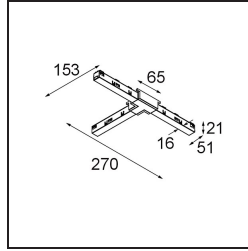

---

*Track 48V Connection T Electrical/Mechanical (For Surface Mounting) Right White Structure*

**Specifications**

Material	13454309
Lamp Included	No
Number of Light Sources	0
Input Voltage	48Vdc
Electrical Class	III
IP Rating	20
Glow wire rating (°C)	960
Indoor/Outdoor	Indoor
Adjustability	Not Applicable
Primary Colour & Primary Finish	White, Structure
Gross weight (g)	120.0