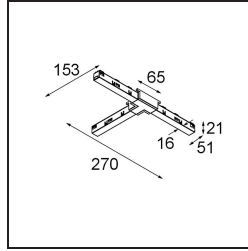

Date _____
Customer _____
Project _____
Type _____

Track 48V Connection T Electrical/Mechanical (For Surface Mounting) Right White Structure

Specifications

Material	13454309
Lamp Included	No
Number of Light Sources	0
Input Voltage	48Vdc
Electrical Class	III
IP Rating	20
Glow wire rating (°C)	960
Indoor/Outdoor	Indoor
Adjustability	Not Applicable
Primary Colour & Primary Finish	White, Structure
Gross weight (g)	120.0