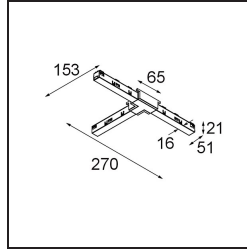

Date \_\_\_\_\_  
Customer \_\_\_\_\_  
Project \_\_\_\_\_  
Type \_\_\_\_\_

*Track 48V Connection T Electrical/Mechanical (For Surface Mounting) Left White Structure*

**Specifications**

Material	13454209
Lamp Included	No
Number of Light Sources	0
Input Voltage	48Vdc
Electrical Class	III
IP Rating	20
Glow wire rating (°C)	960
Indoor/Outdoor	Indoor
Adjustability	Not Applicable
Primary Colour & Primary Finish	White, Structure
Gross weight (g)	120.0