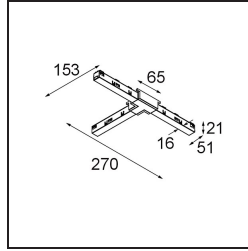

Date \_\_\_\_\_  
Customer \_\_\_\_\_  
Project \_\_\_\_\_  
Type \_\_\_\_\_

*Track 48V Connection T Electrical/Mechanical (For Surface Mounting) Left White Structure*

**Specifications**

Material	13454209
Lamp Included	No
Number of Light Sources	0
Input Voltage	48Vdc
Electrical Class	III
IP Rating	20
Glow wire rating (°C)	960
Indoor/Outdoor	Indoor
Adjustability	Not Applicable
Primary Colour & Primary Finish	White, Structure
Gross weight (g)	120.0