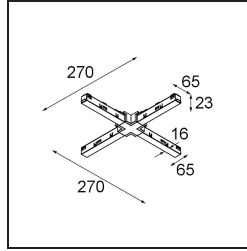

Date _____
Customer _____
Project _____
Type _____

Track 48V Connection X Electrical/Mechanical (For Suspended Mounting) White Structure

Specifications

Material	13454009
Lamp Included	No
Number of Light Sources	0
Input Voltage	48Vdc
Electrical Class	III
IP Rating	20
Glow wire rating (°C)	960
Indoor/Outdoor	Indoor
Adjustability	Not Applicable
Primary Colour & Primary Finish	White, Structure
Gross weight (g)	167.0