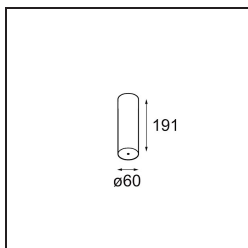

Power Feed and Suspension Canopy Surface Round Extruded Stripped DALI/Push-Dim DI 500mA Grey White
Structure

Specifications

Material	13791536
Lamp Included	No
Number of Light Sources	0
Electrical Class	I
IP Rating	20
Glow wire rating (°C)	960
Dimming Protocol	DALI, Push-Dim
DALI Standard	DALI-2
Indoor/Outdoor	Indoor
Application	Ceiling
Mounting	Surface
Adjustability	Not Applicable
Primary Colour & Primary Finish	Grey White, Structure
Gross weight (g)	398.0