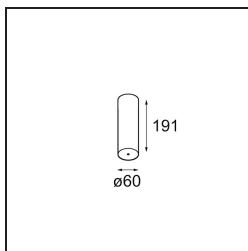

Date
Customer
Project
Type

Power Feed and Suspension Canopy Surface Round Extruded Stripped DALI/Push-Dim DI 500mA Black Structure

Specifications

Material	13791532
Lamp Included	No
Number of Light Sources	0
Electrical Class	I
IP Rating	20
Glow wire rating (°C)	960
Dimming Protocol	DALI, Push-Dim
DALI Standard	DALI-2
Indoor/Outdoor	Indoor
Application	Ceiling
Mounting	Surface
Adjustability	Not Applicable
Primary Colour & Primary Finish	Black, Structure
Gross weight (g)	398.0

Specifications