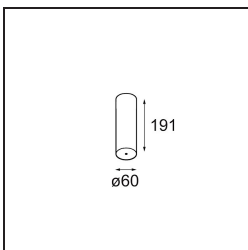

Date
Customer
Project
Type

*Power Feed and Suspension Canopy Surface Round Extruded Stripped Trailing Edge DI 500mA Grey White
Structure*

Specifications

Material	13791436
Lamp Included	No
Number of Light Sources	0
Electrical Class	I
IP Rating	20
Glow wire rating (°C)	960
Dimming Protocol	Trailing Edge
Indoor/Outdoor	Indoor
Application	Ceiling
Mounting	Surface
Adjustability	Not Applicable
Primary Colour & Primary Finish	Grey White, Structure
Gross weight (g)	398.0