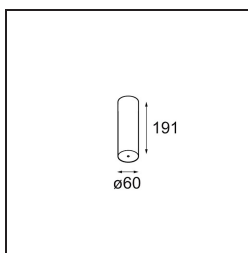

Date

Customer

Project

Type

Power Feed and Suspension Canopy Surface Round Extruded Stripped Trailing Edge DI 500mA Black Structure

Specifications

Material	13791432
Lamp Included	No
Number of Light Sources	0
Electrical Class	I
IP Rating	20
Glow wire rating (°C)	960
Dimming Protocol	Trailing Edge
Indoor/Outdoor	Indoor
Application	Ceiling
Mounting	Surface
Adjustability	Not Applicable
Primary Colour & Primary Finish	Black, Structure
Gross weight (g)	398.0