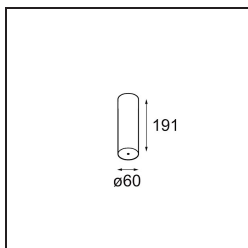

Date
Customer
Project
Type

*Power Feed and Suspension Canopy Surface Round Extruded Stripped DALI/Push-Dim DI 350mA Grey White
Structure*

Specifications

Material	13791336
Lamp Included	No
Number of Light Sources	0
Electrical Class	I
IP Rating	20
Glow wire rating (°C)	960
Dimming Protocol	DALI, Push-Dim
DALI Standard	DALI-2
Indoor/Outdoor	Indoor
Application	Ceiling
Mounting	Surface
Adjustability	Not Applicable
Primary Colour & Primary Finish	Grey White, Structure
Gross weight (g)	398.0