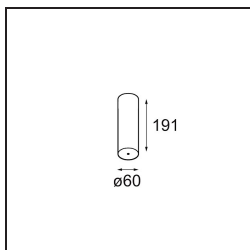

*Power Feed and Suspension Canopy Surface Round Extruded Stripped Trailing Edge DI 350mA Grey White
Structure*

Specifications

Material	13791236
Lamp Included	No
Number of Light Sources	0
Electrical Class	I
IP Rating	20
Glow wire rating (°C)	960
Dimming Protocol	Trailing Edge
Indoor/Outdoor	Indoor
Application	Ceiling
Mounting	Surface
Adjustability	Not Applicable
Primary Colour & Primary Finish	Grey White, Structure
Gross weight (g)	398.0