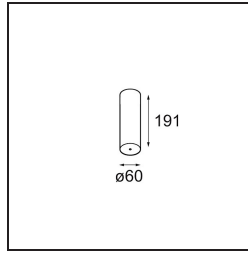

Date _____
Customer _____
Project _____
Type _____

Power Feed and Suspension Canopy Surface Round Extruded Stripped Trailing Edge DI 350mA Black Structure

Specifications

Material	13791232
Lamp Included	No
Number of Light Sources	0
Electrical Class	I
IP Rating	20
Glow wire rating (°C)	960
Dimming Protocol	Trailing Edge
Indoor/Outdoor	Indoor
Application	Ceiling
Mounting	Surface
Adjustability	Not Applicable
Primary Colour & Primary Finish	Black, Structure
Gross weight (g)	398.0