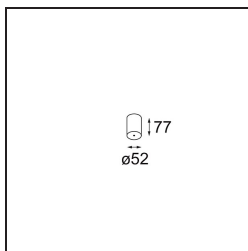

Date
Customer
Project
Type

*Power Feed and Suspension Canopy Surface Round 2P Extruded Stripped DE Grey White Structure*

**Specifications**

Material	13791136
Lamp Included	No
Number of Light Sources	0
Electrical Class	III
IP Rating	20
Glow wire rating (°C)	960
Indoor/Outdoor	Indoor
Application	Ceiling
Mounting	Surface
Adjustability	Not Applicable
Primary Colour & Primary Finish	Grey White, Structure
Gross weight (g)	190.0

Specifications