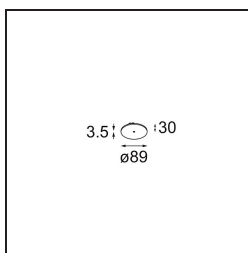

*Power Feed and Suspension Canopy Semi-Recessed Round 2P Extruded Stripped DE Grey White Structure*

**Specifications**

Material	13791036
Lamp Included	No
Number of Light Sources	0
Electrical Class	III
IP Rating	20
Glow wire rating (°C)	960
Indoor/Outdoor	Indoor
Application	Ceiling
Mounting	Semi-Recessed
Cut-out size (mm)	ø54
Mounting depth (mm)	70.0
Adjustability	Not Applicable
Primary Colour & Primary Finish	Grey White, Structure
Gross weight (g)	134.0