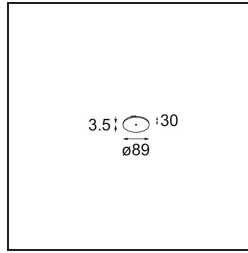

Date \_\_\_\_\_  
Customer \_\_\_\_\_  
Project \_\_\_\_\_  
Type \_\_\_\_\_

*Power Feed and Suspension Canopy Semi-Recessed Round 2P Extruded Stripped DE Black Structure*

**Specifications**

Material	13791032
Lamp Included	No
Number of Light Sources	0
Electrical Class	III
IP Rating	20
Glow wire rating (°C)	960
Indoor/Outdoor	Indoor
Application	Ceiling
Mounting	Semi-Recessed
Cut-out size (mm)	ø54
Mounting depth (mm)	70.0
Adjustability	Not Applicable
Primary Colour & Primary Finish	Black, Structure
Gross weight (g)	134.0