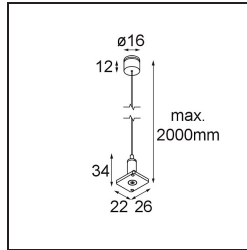

Date _____
Customer _____
Project _____
Type _____

Track 48V High Suspension Kit 6000 White Structure

Specifications

Material	13455509
Lamp Included	No
Number of Light Sources	0
IP Rating	20
Glow wire rating (°C)	960
Indoor/Outdoor	Indoor
Adjustability	Not Applicable
Primary Colour & Primary Finish	White, Structure
Gross weight (g)	85.0