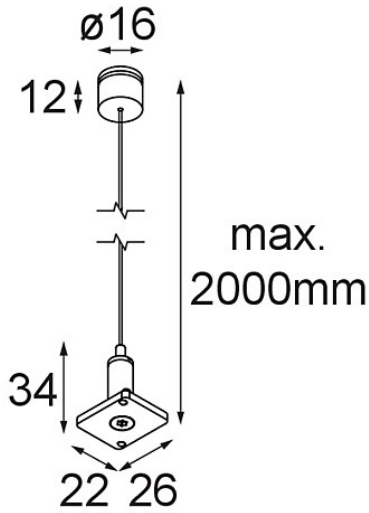

Date _____
Customer _____
Project _____
Type _____

Track 48V High Suspension Kit 6000 White Structure

Specifications

Material	13455509
Lamp Included	No
Number of Light Sources	0
IP Rating	20
Glow wire rating (°C)	960
Indoor/Outdoor	Indoor
Adjustability	Not Applicable
Primary Colour & Primary Finish	White, Structure
Gross weight (g)	85.0