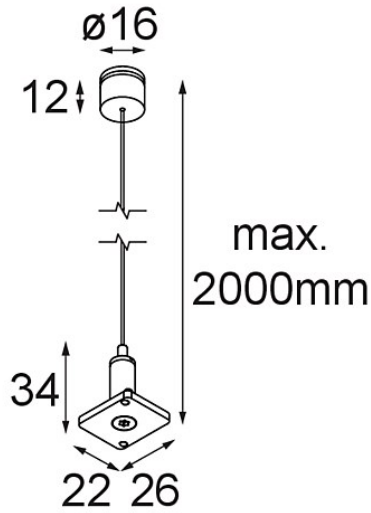

Date _____
Customer _____
Project _____
Type _____

Track 48V High Suspension Kit 6000 Black Structure

Specifications

Material	13455532
Lamp Included	No
Number of Light Sources	0
IP Rating	20
Glow wire rating (°C)	960
Indoor/Outdoor	Indoor
Adjustability	Not Applicable
Primary Colour & Primary Finish	Black, Structure
Gross weight (g)	85.0