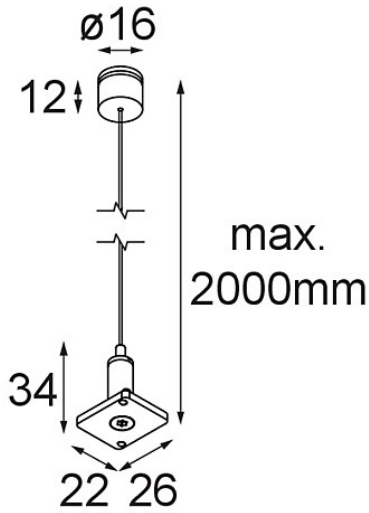

Date _____
Customer _____
Project _____
Type _____

Track 48V High Suspension Kit 6000 Black Structure

Specifications

Material	13455532
Lamp Included	No
Number of Light Sources	0
IP Rating	20
Glow wire rating (°C)	960
Indoor/Outdoor	Indoor
Adjustability	Not Applicable
Primary Colour & Primary Finish	Black, Structure
Gross weight (g)	85.0