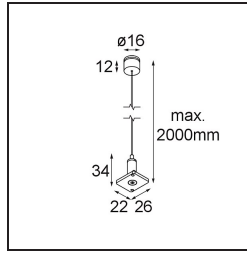

Date _____
Customer _____
Project _____
Type _____

Track 48V High Suspension Kit 6000 Black Structure

Specifications

Material	13455532
Lamp Included	No
Number of Light Sources	0
IP Rating	20
Glow wire rating (°C)	960
Indoor/Outdoor	Indoor
Adjustability	Not Applicable
Primary Colour & Primary Finish	Black, Structure
Gross weight (g)	85.0