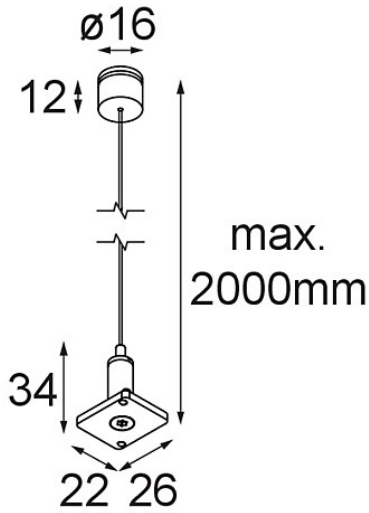

Date \_\_\_\_\_  
Customer \_\_\_\_\_  
Project \_\_\_\_\_  
Type \_\_\_\_\_

*Track 48V High Suspension Kit 2000 White Structure*

**Specifications**

Material	13455409
Lamp Included	No
Number of Light Sources	0
IP Rating	20
Glow wire rating (°C)	960
Indoor/Outdoor	Indoor
Adjustability	Not Applicable
Primary Colour & Primary Finish	White, Structure
Gross weight (g)	61.0