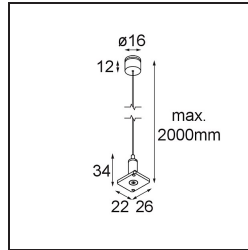

Date \_\_\_\_\_  
Customer \_\_\_\_\_  
Project \_\_\_\_\_  
Type \_\_\_\_\_

*Track 48V High Suspension Kit 2000 White Structure*

**Specifications**

Material	13455409
Lamp Included	No
Number of Light Sources	0
IP Rating	20
Glow wire rating (°C)	960
Indoor/Outdoor	Indoor
Adjustability	Not Applicable
Primary Colour & Primary Finish	White, Structure
Gross weight (g)	61.0