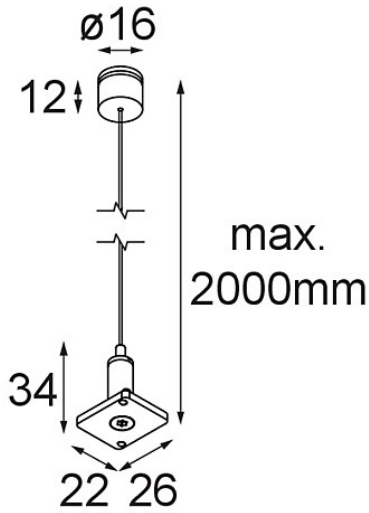

Date _____
Customer _____
Project _____
Type _____

Track 48V High Suspension Kit 2000 Black Structure

Specifications

Material	13455432
Lamp Included	No
Number of Light Sources	0
IP Rating	20
Glow wire rating (°C)	960
Indoor/Outdoor	Indoor
Adjustability	Not Applicable
Primary Colour & Primary Finish	Black, Structure
Gross weight (g)	61.0