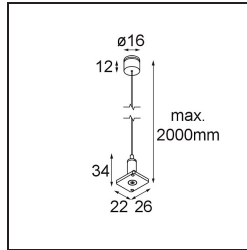

Date _____
Customer _____
Project _____
Type _____

Track 48V High Suspension Kit 2000 Black Structure

Specifications

Material	13455432
Lamp Included	No
Number of Light Sources	0
IP Rating	20
Glow wire rating (°C)	960
Indoor/Outdoor	Indoor
Adjustability	Not Applicable
Primary Colour & Primary Finish	Black, Structure
Gross weight (g)	61.0