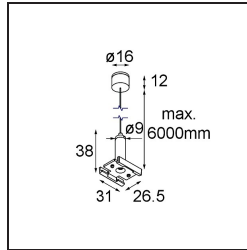

Date _____
Customer _____
Project _____
Type _____

Track 48V Suspension Kit 6000 Black Structure

Specifications

Material	13455332
Lamp Included	No
Number of Light Sources	0
IP Rating	20
Glow wire rating (°C)	960
Indoor/Outdoor	Indoor
Adjustability	Not Applicable
Primary Colour & Primary Finish	Black, Structure
Gross weight (g)	79.0