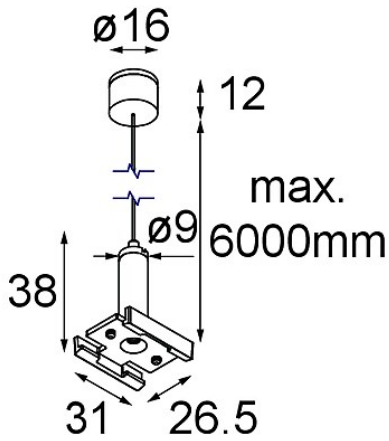

Date _____
Customer _____
Project _____
Type _____

Track 48V Suspension Kit 6000 Black Structure

Specifications

Material	13455332
Lamp Included	No
Number of Light Sources	0
IP Rating	20
Glow wire rating (°C)	960
Indoor/Outdoor	Indoor
Adjustability	Not Applicable
Primary Colour & Primary Finish	Black, Structure
Gross weight (g)	79.0