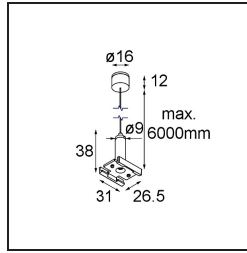

Date _____
Customer _____
Project _____
Type _____

Track 48V Suspension Kit 6000 Black Structure

Specifications

Material	13455332
Lamp Included	No
Number of Light Sources	0
IP Rating	20
Glow wire rating (°C)	960
Indoor/Outdoor	Indoor
Adjustability	Not Applicable
Primary Colour & Primary Finish	Black, Structure
Gross weight (g)	79.0