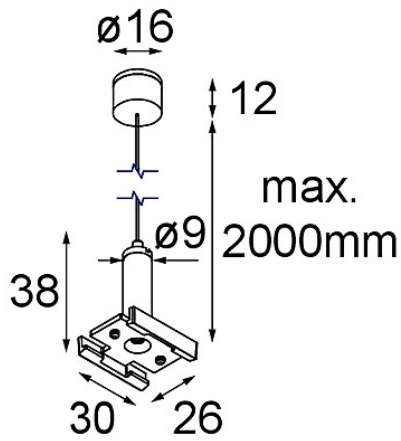

Date _____
Customer _____
Project _____
Type _____

Track 48V Suspension Kit 2000 Black Structure

Specifications

Material	13455232
Lamp Included	No
Number of Light Sources	0
IP Rating	20
Glow wire rating (°C)	960
Indoor/Outdoor	Indoor
Adjustability	Not Applicable
Primary Colour & Primary Finish	Black, Structure
Gross weight (g)	55.0