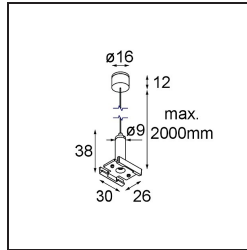

Date _____
Customer _____
Project _____
Type _____

Track 48V Suspension Kit 2000 Black Structure

Specifications

Material	13455232
Lamp Included	No
Number of Light Sources	0
IP Rating	20
Glow wire rating (°C)	960
Indoor/Outdoor	Indoor
Adjustability	Not Applicable
Primary Colour & Primary Finish	Black, Structure
Gross weight (g)	55.0