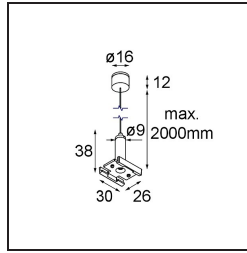

Date _____
Customer _____
Project _____
Type _____

Track 48V Suspension Kit 2000 Black Structure

Specifications

Material	13455232
Lamp Included	No
Number of Light Sources	0
IP Rating	20
Glow wire rating (°C)	960
Indoor/Outdoor	Indoor
Adjustability	Not Applicable
Primary Colour & Primary Finish	Black, Structure
Gross weight (g)	55.0