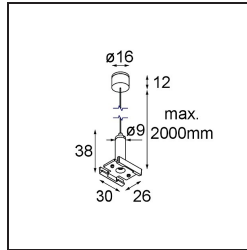

Date _____
Customer _____
Project _____
Type _____

Track 48V Suspension Kit 2000 White Structure

Specifications

Material	13455209
Lamp Included	No
Number of Light Sources	0
IP Rating	20
Glow wire rating (°C)	960
Indoor/Outdoor	Indoor
Adjustability	Not Applicable
Primary Colour & Primary Finish	White, Structure
Gross weight (g)	55.0