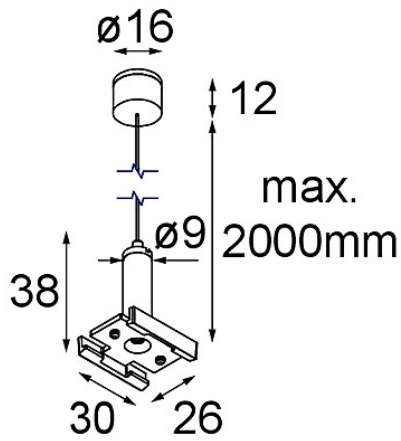

Date _____
Customer _____
Project _____
Type _____

Track 48V Suspension Kit 2000 White Structure

Specifications

Material	13455209
Lamp Included	No
Number of Light Sources	0
IP Rating	20
Glow wire rating (°C)	960
Indoor/Outdoor	Indoor
Adjustability	Not Applicable
Primary Colour & Primary Finish	White, Structure
Gross weight (g)	55.0