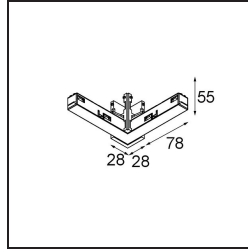

Date
Customer
Project
Type

Track 48V High Connection 90° Electrical/Mechanical Outside Black Structure

Specifications

Material	13456032
Lamp Included	No
Number of Light Sources	0
Light Direction	Down
Input Voltage	48Vdc
Electrical Class	III
IP Rating	20
Glow wire rating (°C)	960
Indoor/Outdoor	Indoor
Adjustability	Not Applicable
Primary Colour & Primary Finish	Black, Structure
Gross weight (g)	122.0