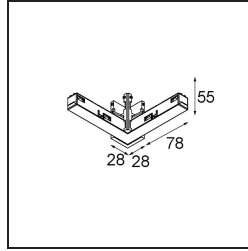

Date
Customer
Project
Type

*Track 48V High Connection 90° Electrical/Mechanical Outside Black Structure*

**Specifications**

Material	13456032
Lamp Included	No
Number of Light Sources	0
Light Direction	Down
Input Voltage	48Vdc
Electrical Class	III
IP Rating	20
Glow wire rating (°C)	960
Indoor/Outdoor	Indoor
Adjustability	Not Applicable
Primary Colour & Primary Finish	Black, Structure
Gross weight (g)	122.0