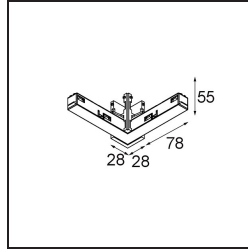

Date
Customer
Project
Type

*Track 48V High Connection 90° Electrical/Mechanical Outside White Structure*

**Specifications**

Material	13456009
Lamp Included	No
Number of Light Sources	0
Light Direction	Down
Input Voltage	48Vdc
Electrical Class	III
IP Rating	20
Glow wire rating (°C)	960
Indoor/Outdoor	Indoor
Adjustability	Not Applicable
Primary Colour & Primary Finish	White, Structure
Gross weight (g)	122.0

Specifications