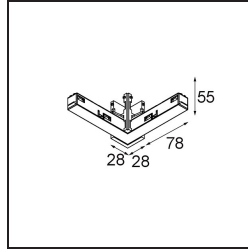

Date
Customer
Project
Type

Track 48V High Connection 90° Electrical/Mechanical Outside White Structure

Specifications

Material	13456009
Lamp Included	No
Number of Light Sources	0
Light Direction	Down
Input Voltage	48Vdc
Electrical Class	III
IP Rating	20
Glow wire rating (°C)	960
Indoor/Outdoor	Indoor
Adjustability	Not Applicable
Primary Colour & Primary Finish	White, Structure
Gross weight (g)	122.0