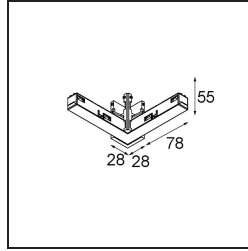

Date
Customer
Project
Type

Track 48V High Connection 90° Electrical/Mechanical Inside Black Structure

Specifications

Material	13455932
Lamp Included	No
Number of Light Sources	0
Light Direction	Down
Input Voltage	48Vdc
Electrical Class	III
IP Rating	20
Glow wire rating (°C)	960
Indoor/Outdoor	Indoor
Adjustability	Not Applicable
Primary Colour & Primary Finish	Black, Structure
Gross weight (g)	122.0