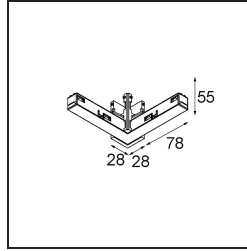

Date
Customer
Project
Type

Track 48V High Connection 90° Electrical/Mechanical Inside White Structure

Specifications

Material	13455909
Lamp Included	No
Number of Light Sources	0
Light Direction	Down
Input Voltage	48Vdc
Electrical Class	III
IP Rating	20
Glow wire rating (°C)	960
Indoor/Outdoor	Indoor
Adjustability	Not Applicable
Primary Colour & Primary Finish	White, Structure
Gross weight (g)	122.0