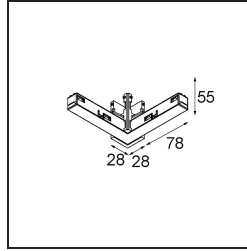

Date
Customer
Project
Type

*Track 48V High Connection 90° Electrical/Mechanical Inside White Structure*

**Specifications**

Material	13455909
Lamp Included	No
Number of Light Sources	0
Light Direction	Down
Input Voltage	48Vdc
Electrical Class	III
IP Rating	20
Glow wire rating (°C)	960
Indoor/Outdoor	Indoor
Adjustability	Not Applicable
Primary Colour & Primary Finish	White, Structure
Gross weight (g)	122.0