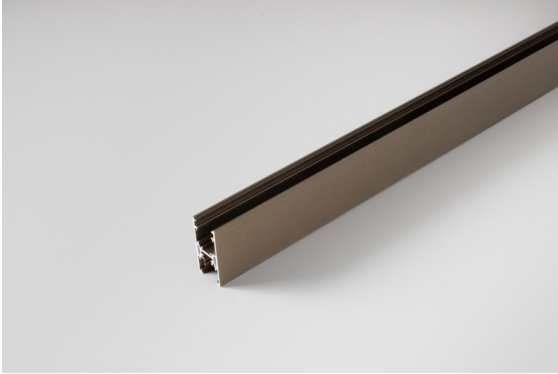

Date
Customer
Project
Type

Track 48V High Profile Surface 3000 Bronze Brushed Anodised

Specifications

Material	13455882
Lamp Included	No
Number of Light Sources	0
Light Direction	Down
Input Voltage	48Vdc
Electrical Class	III
IP Rating	20
Glow wire rating (°C)	960
Indoor/Outdoor	Indoor
Application	Ceiling
Mounting	Surface
Adjustability	Not Applicable
Primary Colour & Primary Finish	Bronze, Brushed Anodised
Gross weight (g)	4172.0

Installation Accessories

- 11062732** Power Feed Canopy Surface Square 4P Black Structure
- 11062709** Power Feed Canopy Surface Square 4P White Structure

- 11061409** Power Feed Canopy Surface Square 5P White Structure
- 11061432** Power Feed Canopy Surface Square 5P Black Structure

- 11061509** Power Feed and Suspension Canopy Surface Square 5P White Structure
- 11061532** Power Feed and Suspension Canopy Surface Square 5P Black Structure

Choose a required accessory