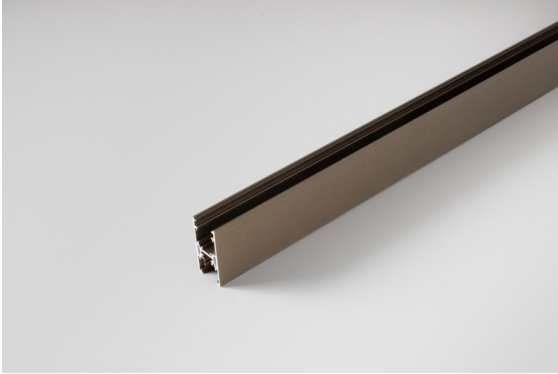

Date _____
Customer _____
Project _____
Type _____

Track 48V High Profile Surface 3000 Bronze Brushed Anodised

Specifications

Material	13455882
Lamp Included	No
Number of Light Sources	0
Light Direction	Down
Input Voltage	48Vdc
Electrical Class	III
IP Rating	20
Glow wire rating (°C)	960
Indoor/Outdoor	Indoor
Application	Ceiling
Mounting	Surface
Adjustability	Not Applicable
Primary Colour & Primary Finish	Bronze, Brushed Anodised
Gross weight (g)	4172.0

Installation Accessories

- 11062732** Power Feed Canopy Surface Square 4P DE Black Structure
- 11062709** Power Feed Canopy Surface Square 4P DE White Structure

- 11061409** Power Feed Canopy Surface Square 5P DE White Structure
- 11061432** Power Feed Canopy Surface Square 5P DE Black Structure

- 11061509** Power Feed and Suspension Canopy Surface Square 5P DE White Structure
- 11061532** Power Feed and Suspension Canopy Surface Square 5P DE Black Structure

Choose a required accessory