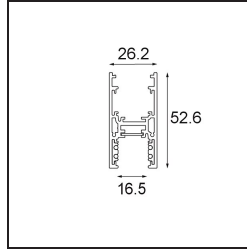

Date _____
Customer _____
Project _____
Type _____

Track 48V High Profile Surface 3000 Bronze Brushed Anodised

Specifications

Material	13455882
Lamp Included	No
Number of Light Sources	0
Light Direction	Down
Input Voltage	48Vdc
Electrical Class	III
IP Rating	20
Glow wire rating (°C)	960
Indoor/Outdoor	Indoor
Application	Ceiling
Mounting	Surface
Adjustability	Not Applicable
Primary Colour & Primary Finish	Bronze, Brushed Anodised
Gross weight (g)	4172.0

Installation Accessories

- 11062732** Power Feed Canopy Surface Square 4P DE Black Structure
- 11062709** Power Feed Canopy Surface Square 4P DE White Structure

- 11061409** Power Feed Canopy Surface Square 5P DE White Structure
- 11061432** Power Feed Canopy Surface Square 5P DE Black Structure