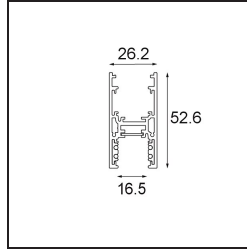

Date
Customer
Project
Type

Track 48V High Profile Surface 3000 Bronze Brushed Anodised

Specifications

Material	13455882
Lamp Included	No
Number of Light Sources	0
Light Direction	Down
Input Voltage	48Vdc
Electrical Class	III
IP Rating	20
Glow wire rating (°C)	960
Indoor/Outdoor	Indoor
Application	Ceiling
Mounting	Surface
Adjustability	Not Applicable
Primary Colour & Primary Finish	Bronze, Brushed Anodised
Gross weight (g)	4172.0

Installation Accessories

- 11062732** Power Feed Canopy Surface Square 4P Black Structure
- 11062709** Power Feed Canopy Surface Square 4P White Structure

- 11061409** Power Feed Canopy Surface Square 5P White Structure
- 11061432** Power Feed Canopy Surface Square 5P Black Structure